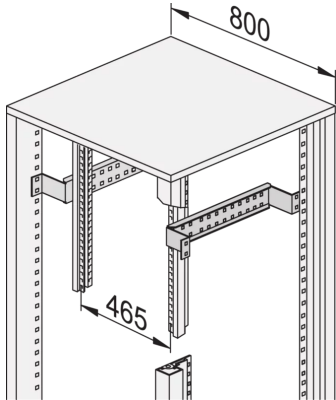

22117-840 EURORACK DEPTH MEMBER WITH REDUCED WIDTH FOR UNIVERSAL FRAMES, 800W 800D

KEY FEATURES

19" plane at least 110 mm from the front cabinet edge

St, 2.5 mm, zinc-plated, RAL 7021

Reduced-width depth member for 800 mm width

19" plane off-set at least 75 mm from the front cabinet edge

PRODUCT ATTRIBUTES

Product Type: Bracket

Product Family: Eurorack

Type: Depth Member

Color: Black Grey

Color Code: RAL 7021

Width: 800 mm

Depth: 800 mm

ADDITIONAL PRODUCT DETAILS

Eurorack Depth Member with reduced Width for Universal Frames.

Please order panel/slide mounts (2 pairs) separately.

CERTIFICATIONS

North America

All locations
+1.763.422.2661
Chat with us:
schroff.nvent.com