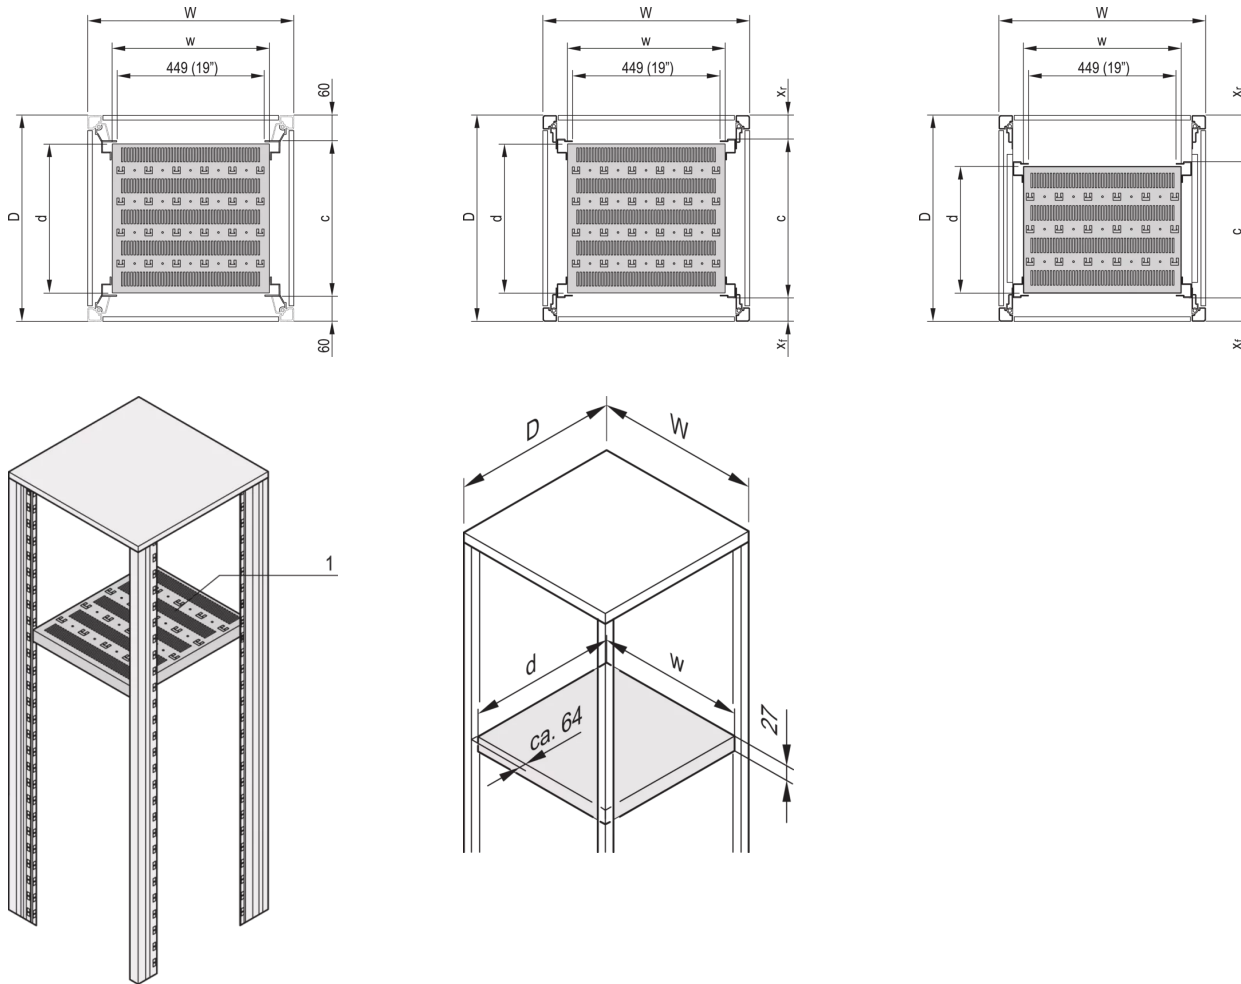

22117-844 EURORACK 19" SHELF, STATIONARY, RECESSED BY 100 MM, 600W 900D

KEY FEATURES

Mounting height 1-U

Perforated cut-outs for assembling cable ties

Static load-carrying capacity 75-kg

When used as a partial-width shelf a third 19" plane is required, please order this separately

St, 1.5 mm

Color RAL 7021

PRODUCT ATTRIBUTES

Product Type: Shelf

Product Family: Eurorack

Type: Stationary Shelf, Reduced Depth

Color: Black Grey

Color Code: RAL 7021

Width: 477 mm

Depth: 780 mm

ADDITIONAL PRODUCT DETAILS

Eurorack 19" Shelf, Stationary, Full Depth / Recessed Depth with load capacity of 75 kg.

Please order depth member for recessed versions separately.

CERTIFICATIONS