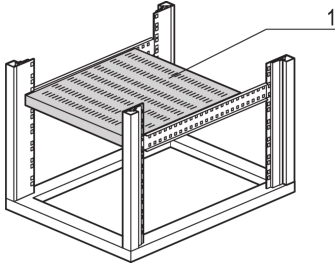

22117-851 EURORACK SHELF, STATIONARY, FOR UNIVERSAL FRAME, 600W 500D

KEY FEATURES

Load-carrying capacity 75 kg

Assembly: Snap-in and screw-fixed directly in universal upright

PRODUCT ATTRIBUTES

Product Type: Shelf

Product Family: Eurorack

Type: Stationary Shelf

Width: 600 mm

Depth: 600 mm

ADDITIONAL PRODUCT DETAILS

Full depth Stationary shelf for Universal Aluminum Frame with load capacity of 75 kg and designed for easy mounting and installation.