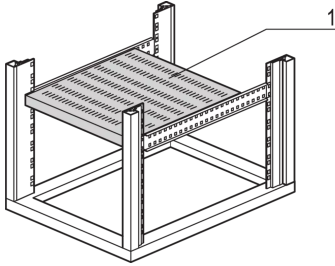

### KEY FEATURES

---

Load-carrying capacity 75 kg

Assembly: Snap-in and screw-fixed directly in universal upright

### PRODUCT ATTRIBUTES

---

Product Type: Shelf

Product Family: Eurorack

Type: Stationary Shelf

Width: 800 mm

Depth: 600 mm

### ADDITIONAL PRODUCT DETAILS

---

Full depth Stationary shelf for Universal Aluminum Frame with load capacity of 75 kg and designed for easy mounting and installation.