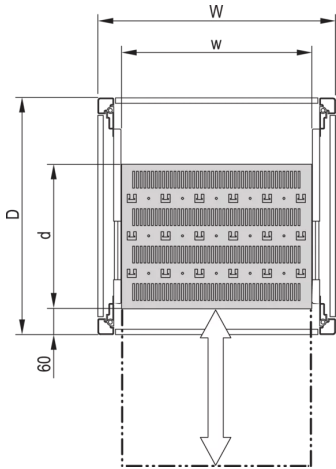

22117-860 EURORACK SHELF, TELESCOPIC, FOR UNIVERSAL FRAME, 600W
500D

KEY FEATURES

Load-carrying capacity: 50-kg

Fixing type: Telescopic slides suspended in cabinet uprights (shelf can be bolted on)

PRODUCT ATTRIBUTES

Product Type: Shelf

Product Family: Eurorack

Type: Telescopic Shelf

Width: 600 mm

Depth: 600 mm

ADDITIONAL PRODUCT DETAILS

Full depth telescopic shelf for Universal Aluminum Frame with load capacity of 50 kg and designed for easy mounting and installation.