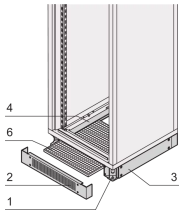

22117-864 EURORACK BASE/PLINTH, PERFORATED, 100H 600W 600D

KEY FEATURES

St, 2.5 mm, RAL 7021

Base/plinth, Al diecast

With ventilation openings front and rear

Can be assembled with filter

Height 100-mm

Covers removable from all sides

ADDITIONAL PRODUCT DETAILS

A plinth allows functional storage of excess cable assemblies and protects the bottom part of the cabinet against rodents.

Filter mat (Item 6) not included, please order separately.