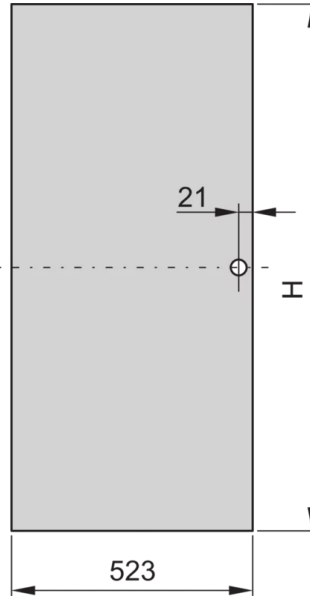

22117-935 EURORACK STEEL DOOR, 120° OPENING ANGLE, RAL 7021, 20 U
600W

KEY FEATURES

Can be mounted on all four sides

St, 1 mm

PRODUCT ATTRIBUTES

Product Type: Cabinet Door

Product Family: Eurorack

Type: Steel Door

Color: Black Grey

Color Code: RAL 7021

Rack Height: 20 U

Height: 911 mm

Width: 553 mm

ADDITIONAL PRODUCT DETAILS

Steel door for Aluminum frame cabinets with 120° mobility and mountable on all 4 sides. The door comes with lever handle and safety locks and keys.