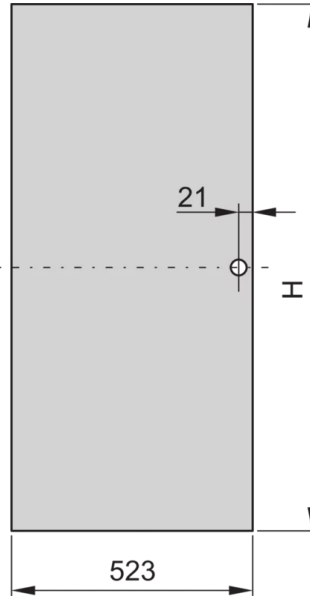

22117-939 EURORACK STEEL DOOR, 120° OPENING ANGLE, RAL 7021, 38 U 800W

KEY FEATURES

Can be mounted on all four sides

St, 1 mm

PRODUCT ATTRIBUTES

Product Type: Cabinet Door

Product Family: Eurorack

Type: Steel Door

Color: Black Grey

Color Code: RAL 7021

Rack Height: 38 U

Height: 1798 mm

Width: 600 mm

ADDITIONAL PRODUCT DETAILS

Steel door for Aluminum frame cabinets with 120° mobility and mountable on all 4 sides. The door comes with lever handle and safety locks and keys.