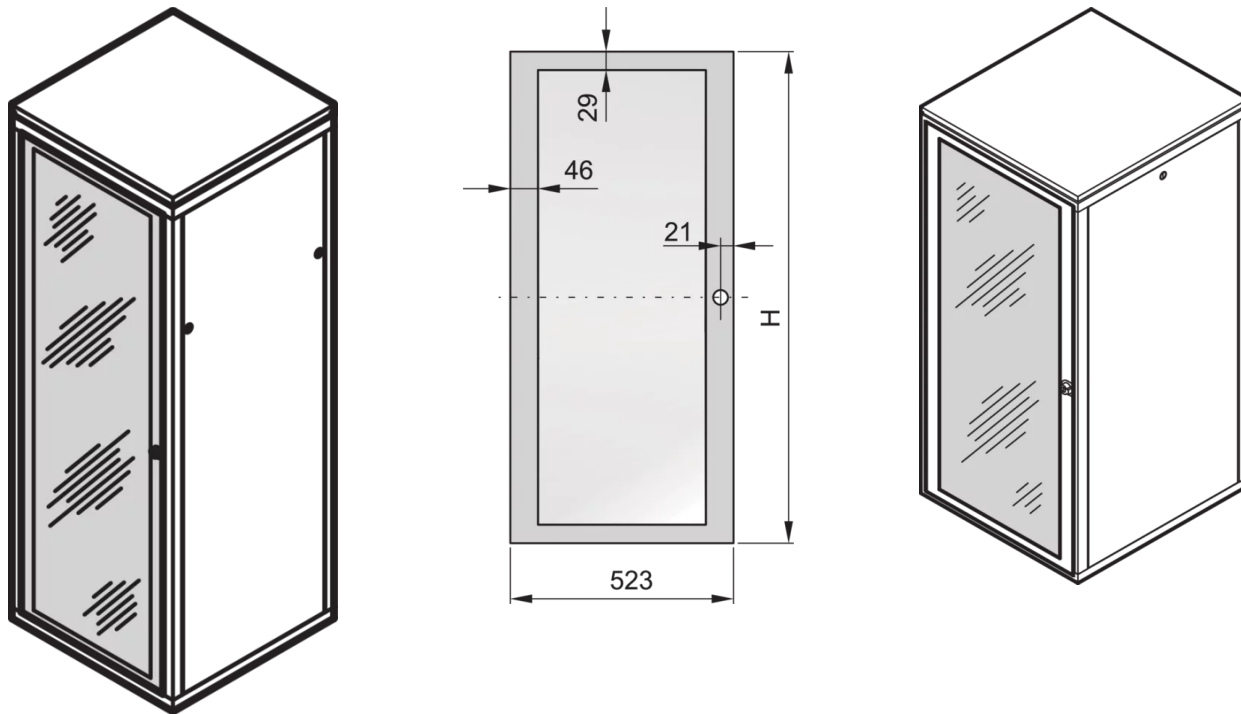

22117-944 EURORACK GLAZED DOOR WITH ACRYLIC GLASS, RAL 7021, 20 U
600W

KEY FEATURES

Acrylic window, 2 mm

Safety lock with two keys

Opening angle 120°

RAL 7021

Door frame, Al, 2 mm

Can be mounted on all four sides

PRODUCT ATTRIBUTES

Product Type: Cabinet Door

Product Family: Eurorack

Type: Glass Door

Color: Black Grey

Color Code: RAL 7021

Rack Height: 20 U

Height: 911 mm

Width: 600 mm

ADDITIONAL PRODUCT DETAILS

Glass door with opening angle 120°: Safety lock with two keys or 180°: Lever handle.

CERTIFICATIONS

North America

All locations

+1.763.422.2661

Chat with us: