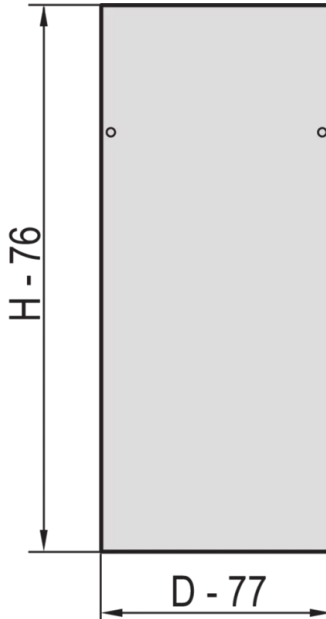

22117-959 EURORACK SIDE PANEL WITH SIDE PANEL CATCHES, RAL 7021, 34 U 800D

KEY FEATURES

Assembly to frame with 2 side panel catches

St, 1 mm

PRODUCT ATTRIBUTES

Product Type: Cabinet/Rack Panel

Product Family: Eurorack

Type: Side Panel

Color: Black Grey

Color Code: RAL 7021

Rack Height: 34 U

Height: 1567 mm

Depth: 800 mm

ADDITIONAL PRODUCT DETAILS

Steel Side Panels for aluminum frame with quick fastner for easy mounting and installation.