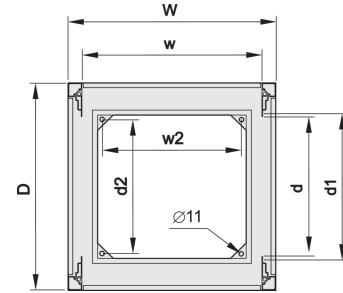

## KEY FEATURES

---

Finish: RAL 7021

Screw-fixed, frame Al die-cast, uprights Al extrusion

Other dimensions available on request

19" plane, depth-adjustable in 25 mm increments, can be assembled with depth members and 19" panel/slide mounts

Rack Height: 20 U

Height: 998 mm

Width: 600 mm

Depth: 600 mm

Static Load: 400 kg