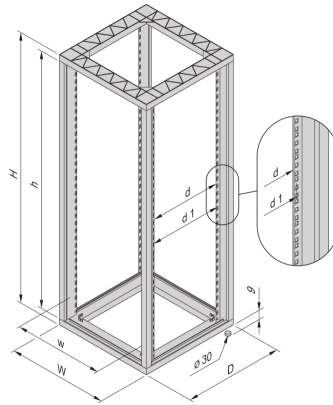

## KEY FEATURES

---

Finish: RAL 7021

Screw-fixed, frame Al die-cast, uprights Al extrusion

Other dimensions available on request

19" plane, depth-adjustable in 25 mm increments, can be assembled with depth members and 19" panel/slide mounts

Rack Height: 20 U

Height: 998 mm

Width: 600 mm

Depth: 600 mm

Static Load: 400 kg