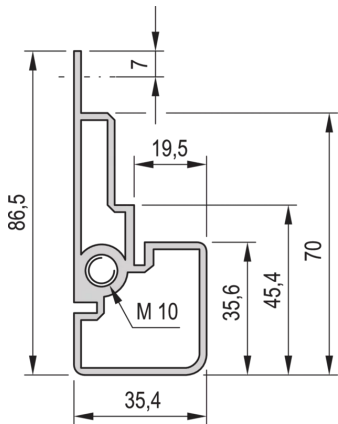

## KEY FEATURES

---

Finish: RAL 7021

Screw-fixed, frame Al die-cast, uprights Al extrusion

Other dimensions available on request

19" plane, depth-adjustable in 25 mm increments, can be assembled with depth members and 19" panel/slide mounts

Rack Height: 20 U

Height: 998 mm

Width: 600 mm

Depth: 600 mm

Static Load: 400 kg