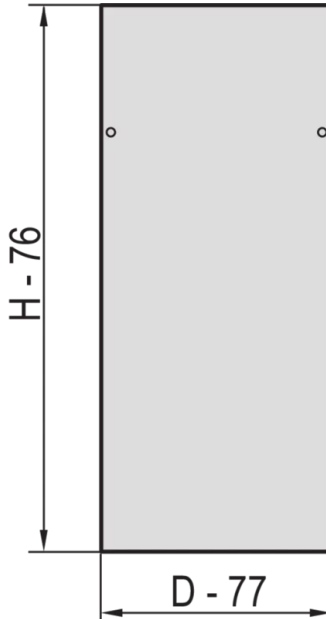

22117-993 EURORACK SIDE PANEL WITH SIDE PANEL CATCHES, RAL 7021, 20 U
600D

KEY FEATURES

Assembly to frame with 2 side panel catches

St, 1 mm

PRODUCT ATTRIBUTES

Product Type: Cabinet/Rack Panel

Product Family: Eurorack

Type: Side Panel

Color: Black Grey

Color Code: RAL 7021

Rack Height: 20 U

Height: 998 mm

Depth: 600 mm

ADDITIONAL PRODUCT DETAILS

Steel Side Panels for aluminum frame with quick fastner for easy mounting and installation.