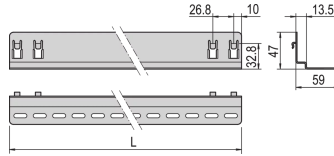

22127-096 EURORACK SLIDE RAIL, 25 KG, 900D, 1 PAIR

KEY FEATURES

St, 1.5 mm, finish AlZn

Static load-carrying capacity 25 kg per pair

Support shelf of heavy 19" chassis

For assembly on the 19" panel/slide mounts

Wide support surface

Can be attached in 1 U increments

PRODUCT ATTRIBUTES

Product Type: Slide Rail

Product Family: Eurorack

Length: 717 mm

Depth: 900 mm

Static Load: 25 kg

ADDITIONAL PRODUCT DETAILS

Eurorack Slide Rail with 25 kg load capacity for mounting on the cabinet uprights or 19" panel/slide mounts. The slide rail supports shelf of heavy 19" Chassis.

Standard distance for servers $d = 740$ mm. For assembly 4 pieces panel/slide mounts are necessary (please order separately, see panel/slide mount).