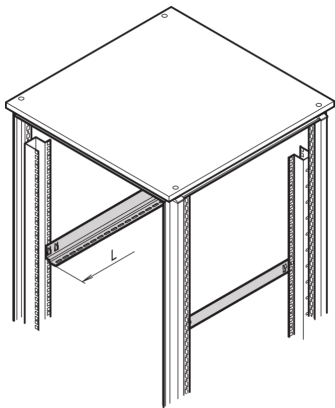

22127-096 EURORACK SLIDE RAIL, 25 KG, 900D, 1 PAIR

KEY FEATURES

St, 1.5 mm, finish AlZn

Static load-carrying capacity 25 kg per pair

Support shelf of heavy 19" chassis

For assembly on the 19" panel/slide mounts

Wide support surface

Can be attached in 1 U increments

PRODUCT ATTRIBUTES

Product Type: Slide Rail

Product Family: Eurorack

Length: 717 mm

Depth: 900 mm

Static Load: 25 kg

ADDITIONAL PRODUCT DETAILS

Eurorack Slide Rail with 25 kg load capacity for mounting on the cabinet uprights or 19" panel/slide mounts. The slide rail supports shelf of heavy 19" Chassis.

Standard distance for servers $d = 740$ mm. For assembly 4 pieces panel/slide mounts are necessary (please order separately, see panel/slide mount).