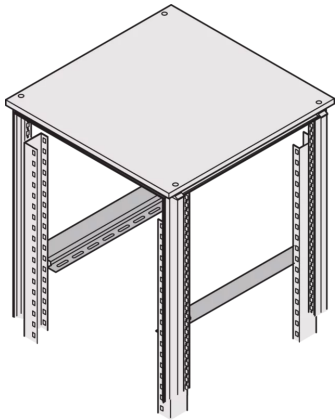

22127-096 EURORACK SLIDE RAIL, 25 KG, 900D, 1 PAIR

KEY FEATURES

St, 1.5 mm, finish AlZn

Static load-carrying capacity 25 kg per pair

Support shelf of heavy 19" chassis

For assembly on the 19" panel/slide mounts

Wide support surface

Can be attached in 1 U increments

PRODUCT ATTRIBUTES

Product Type: Slide Rail

Product Family: Eurorack

Length: 717 mm

Depth: 900 mm

Static Load: 25 kg

ADDITIONAL PRODUCT DETAILS

Eurorack Slide Rail with 25 kg load capacity for mounting on the cabinet uprights or 19" panel/slide mounts. The slide rail supports shelf of heavy 19" Chassis.

Standard distance for servers $d = 740$ mm. For assembly 4 pieces panel/slide mounts are necessary (please order separately, see panel/slide mount).