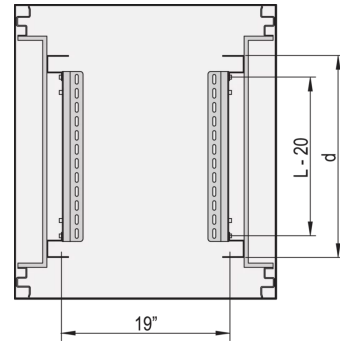

22127-096 EURORACK SLIDE RAIL, 25 KG, 900D, 1 PAIR

KEY FEATURES

St, 1.5 mm, finish AlZn

Static load-carrying capacity 25 kg per pair

Support shelf of heavy 19" chassis

For assembly on the 19" panel/slide mounts

Wide support surface

Can be attached in 1 U increments

PRODUCT ATTRIBUTES

Product Type: Slide Rail

Product Family: Eurorack