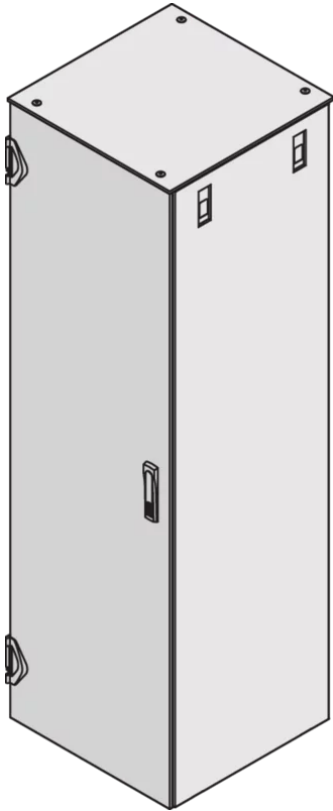

22130-569 VARISTAR DOOR WITH MOUNTING FRAME, IP 20, 1 POINT LOCKING, RAL 7035, 1400H 800W

KEY FEATURES

St, 1.5 mm

Key lock cover

Opening angle 180°

Includes grounding

Steel door with internal mounting frame; Suitable for large cut-outs and mounting (fixes with M5 screws, 25 mm height increments)

PRODUCT ATTRIBUTES

Product Type: Cabinet Door

Product Family: Varistar

Type: Steel Door

Locking Type: Single Point Locking

Color: Light Grey

Color Code: RAL 7035

Rack Height: 29 U

Height: 1400 mm

Width: 800 mm

Protection Rating: IP20

ADDITIONAL PRODUCT DETAILS

Varistar Steel Door Single Point Locking for IP 20 applications.

CERTIFICATIONS

North America

All locations