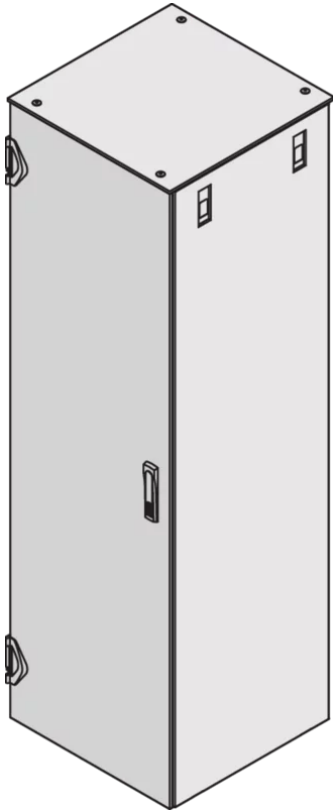

22130-573 VARISTAR DOOR WITH MOUNTING FRAME, IP 20, 1 POINT LOCKING, RAL 7035, 1800H 800W

## KEY FEATURES

---

St, 1.5 mm

Key lock cover

Opening angle 180°

Includes grounding

Steel door with internal mounting frame; Suitable for large cut-outs and mounting (fixes with M5 screws, 25 mm height increments)

## PRODUCT ATTRIBUTES

---

Product Type: Cabinet Door

Product Family: Varistar

Type: Steel Door

Locking Type: Single Point Locking

Color: Light Grey

Color Code: RAL 7035

Rack Height: 38 U

Height: 1800 mm

Width: 800 mm

Protection Rating: IP20