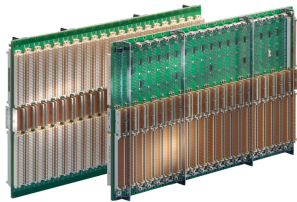

## 23001-516 VME64X BACKPLANE, 6 U, 16 SLOT WITHOUT P0

### PRODUCT ATTRIBUTES

Product Type: Backplane

Number of Slots: 16

Rack Height: 6 U

Backplane Type: VME64x with EDC

System Slot: Slot 1 Left

Slot Width: 4 HP

Connector Type: DIN 41612, VME64x