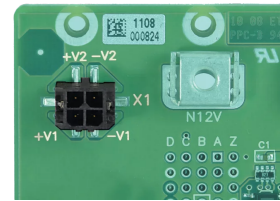

## 23001-516 VME64X BACKPLANE, 6 U, 16 SLOT WITHOUT P0

Monolithic backplane, 6 U with J1 and J2 plane

Connection or isolation between the digital GND and chassis GND can be changed via screw

Termination passive

Electronic automatic daisy chain (EDC)

Supply voltages can be applied via powerbugs (ring tag M4) or FASTON

### PRODUCT ATTRIBUTES

Product Type: Backplane

Number of Slots: 16

Rack Height: 6 U

Backplane Type: VME64x with EDC

System Slot: Slot 1 Left

Slot Width: 4 HP

Connector Type: DIN 41612, VME64x

Power Connector Type: Power Bugs for M4 Cable Lugs

Utility Connector Type: SMCQ, 12-pin

Width: 323.7 mm