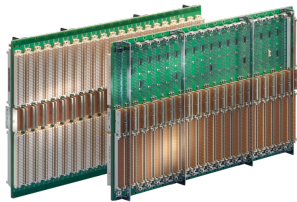

## 23001-550 VME64X BACKPLANE, 6 U, 20 SLOT WITH P0

### PRODUCT ATTRIBUTES

Product Type: Backplane

Number of Slots: 20

Rack Height: 6 U

Backplane Type: VME64x with EDC

System Slot: Slot 1 Left

Slot Width: 4 HP

Connector Type: DIN 41612, VME64x