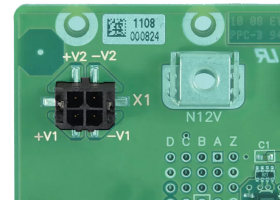

## 23001-550 VME64X BACKPLANE, 6 U, 20 SLOT WITH P0

Monolithic backplane, 6 U with J1 and J2 plane

Connection or isolation between the digital GND and chassis GND can be changed via screw

Termination passive

Electronic automatic daisy chain (EDC)

Supply voltages can be applied via powerbugs (ring tag M4) or FASTON

### PRODUCT ATTRIBUTES

Product Type: Backplane

Number of Slots: 20

Rack Height: 6 U

Backplane Type: VME64x with EDC

System Slot: Slot 1 Left

Slot Width: 4 HP

Connector Type: DIN 41612, VME64x

Power Connector Type: Power Bugs for M4 Cable Lugs

Utility Connector Type: SMCQ, 12-pin

Width: 405 mm