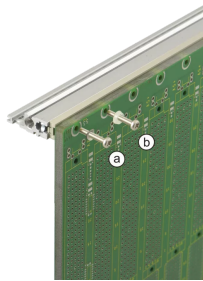

23001-550 VME64X BACKPLANE, 6 U, 20 SLOT WITH P0

KEY FEATURES

In accordance with ANSI/VITA 1-1994 VME64 Standard, ANSI/VITA 1.1-1997 VME64 Extension Standard, ANSI/VITA 1.5-2003 VME2eSST Specification, ANSI/VITA 1.7-2003 Increased Current Level, ANSI/VITA 38 System Management on VME

Monolithic backplane, 6 U with J1 and J2 plane

Connection or isolation between the digital GND and chassis GND can be changed via screw

Termination passive

Electronic automatic daisy chain (EDC)

Supply voltages can be applied via powerbugs (ring tag M4) or FASTON

Utility connector for status signals

Connector for additional voltages V1/V2

System management bus (SMB) connector in accordance with VITA38

PRODUCT ATTRIBUTES

Product Type: Backplane

Number of Slots: 20

Rack Height: 6 U

Backplane Type: VME64x with EDC

System Slot: Slot 1 Left

Slot Width: 4 HP

Connector Type: DIN 41612, VME64x

Power Connector Type: Power Bugs for M4 Cable Lugs