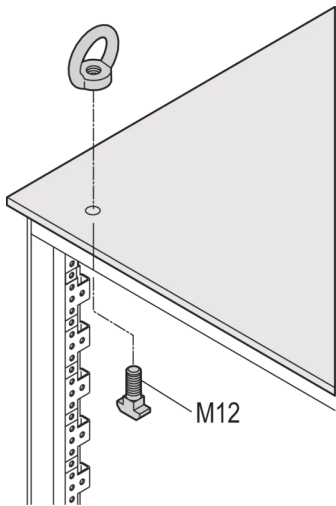

23130-072 VARISTAR LIFTING EYE KIT FOR FLUSH TOP COVER

KEY FEATURES

Thread M12

Application and static load-carrying capacity in accordance with DIN 582

PRODUCT ATTRIBUTES

Product Type: Eye Bolt

Product Family: Varistar

Works With: Top Cover, Flush

ADDITIONAL PRODUCT DETAILS

Bolt on lifting eyes to lift and place cabinet without cabinet damage.

Only usable with raised top cover Application and loading as per DIN 582.

North America