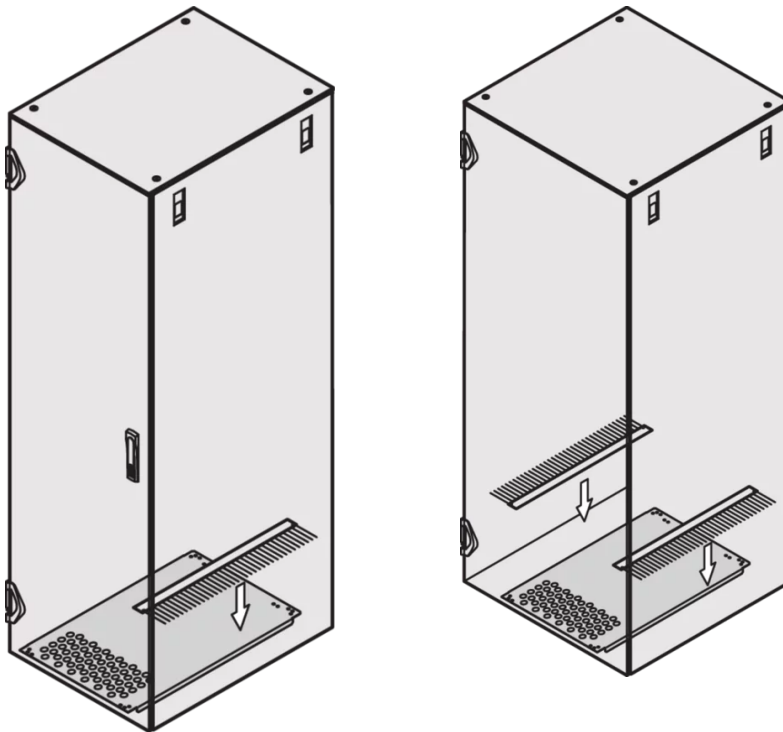

23130-375 VARISTAR BRUSH STRIP FOR BASE PLATE, 1000D

**KEY FEATURES**

Cut-outs for cable entry in the base plate can be finished aesthetically by installing the brush strip

**PRODUCT ATTRIBUTES**

Product Type: Brush Strip

Product Family: Varistar

Works With: Base Plate

Color: Black

Width: 200 mm

**ADDITIONAL PRODUCT DETAILS**

Multi Piece Brush strip to close side opening of base plate (for side cable routing); 1-brush strip for various breadths.