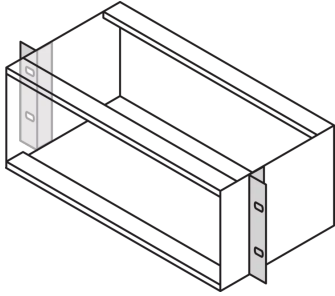

24560-799 EUROPACPRO 19" BRACKET FOR TYPE F SIDE PANEL, DEPTH ADJUSTABLE, 9 U

KEY FEATURES

The angle Kit enables the recessed mounting of a subrack in a Cabinet

PRODUCT ATTRIBUTES

Product Type: Bracket

Product Family: EuropacPRO

Type: Type F

Works With: Subracks

Rack Height: 9 U

Package Quantity: 2

ADDITIONAL PRODUCT DETAILS

This angle enables the recessed mounting of a subrack in a Cabinet.

Depth adjustable in 30-mm grid.

Fits only with side panels type F.