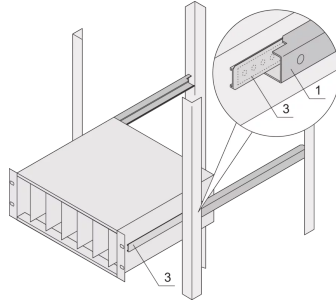

### KEY FEATURES

For mounting 84 HP wide subracks in the 19" plane

Loading capacity: 25 kg per pair

The guiding profile (1) is matched to the fixing dimension in the cabinet (it is bolted to the 19" profile of the cabinet); the adaptor Rail (3) is matched to the depth and fixing dimension on the subrack (it is inserted into the guiding profile like a telescopic slide)

### ADDITIONAL PRODUCT DETAILS

Telescopic slides-with-guiding profile-for fitting in cabinets with 25 kg load capacity.

No protection against extraction, no stop at full extension.

The reinforcement Rail and the C-Rails have been tested in accordance with the Russian atomic energy authority GAN standards.