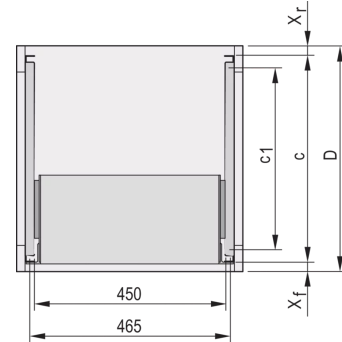

## 24562-451 TELESCOPIC SLIDES C-PROFILE FOR CABINET-FOR FITTING EURORACK, 800 MM

### KEY FEATURES

For mounting 84 HP wide subracks in the 19" plane

Loading capacity: 25 kg per pair

The guiding profile (1) is matched to the fixing dimension in the cabinet (it is bolted to the 19" profile of the cabinet); the adaptor Rail (3) is matched to the depth and fixing dimension on the subrack (it is inserted into the guiding profile like a telescopic slide)

### PRODUCT ATTRIBUTES

Product Type: Telescopic Slide

Product Family: Eurorack

Type: C Profile

Depth: 800 mm

Package Quantity: 2

### ADDITIONAL PRODUCT DETAILS

Telescopic slides-with-guiding profile-for fitting in cabinets with 25 kg load capacity.

No protection against extraction, no stop at full extension.

The reinforcement Rail and the C-Rails have been tested in accordance with the Russian atomic energy authority GAN standards.