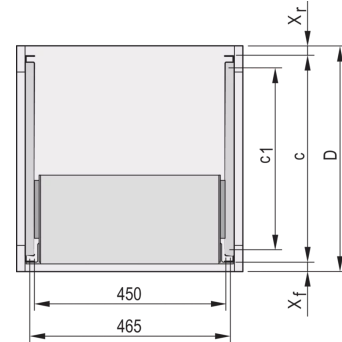

24562-464 TELESCOPIC SLIDES C-PROFILE FOR CABINET-FOR FITTING VARISTAR, 600 MM

KEY FEATURES

For mounting 84 HP wide subracks in the 19" plane

Loading capacity: 25 kg per pair

The guiding profile (1) is matched to the fixing dimension in the cabinet (it is bolted to the 19" profile of the cabinet); the adaptor Rail (3) is matched to the depth and fixing dimension on the subrack (it is inserted into the guiding profile like a telescopic slide)

PRODUCT ATTRIBUTES

Product Type: Telescopic Slide

Product Family: Varistar

Type: C Profile

Depth: 600 mm

ADDITIONAL PRODUCT DETAILS

Telescopic slides-with-guiding profile-for fitting in cabinets with 25 kg load capacity.