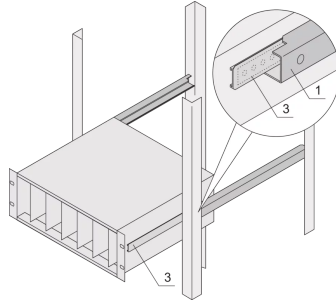

24562-464 TELESCOPIC SLIDES C-PROFILE FOR CABINET-FOR FITTING VARISTAR, 600 MM

KEY FEATURES

For mounting 84 HP wide subracks in the 19" plane

Loading capacity: 25 kg per pair

The guiding profile (1) is matched to the fixing dimension in the cabinet (it is bolted to the 19" profile of the cabinet); the adaptor Rail (3) is matched to the depth and fixing dimension on the subrack (it is inserted into the guiding profile like a telescopic slide)

PRODUCT ATTRIBUTES

Product Type: Telescopic Slide

Product Family: Varistar

Type: C Profile

Depth: 600 mm

ADDITIONAL PRODUCT DETAILS

Telescopic slides-with-guiding profile-for fitting in cabinets with 25 kg load capacity.