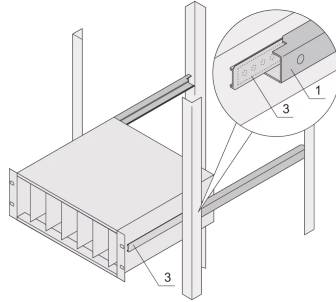

24562-466 TELESCOPIC SLIDES C-PROFILE FOR CABINET-FOR FITTING VARISTAR, 800 MM

KEY FEATURES

For mounting 84 HP wide subracks in the 19" plane

Loading capacity: 25 kg per pair

The guiding profile (1) is matched to the fixing dimension in the cabinet (it is bolted to the 19" profile of the cabinet); the adaptor Rail (3) is matched to the depth and fixing dimension on the subrack (it is inserted into the guiding profile like a telescopic slide)

PRODUCT ATTRIBUTES

Product Type: Telescopic Slide

Product Family: Varistar

Type: C Profile

Depth: 800 mm

ADDITIONAL PRODUCT DETAILS

Telescopic slides-with-guiding profile-for fitting in cabinets with 25 kg load capacity.