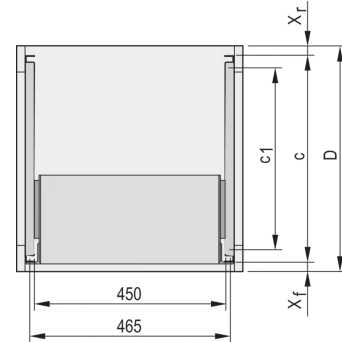

24562-466 TELESCOPIC SLIDES C-PROFILE FOR CABINET-FOR FITTING VARISTAR, 800 MM

KEY FEATURES

For mounting 84 HP wide subracks in the 19" plane

Loading capacity: 25 kg per pair

The guiding profile (1) is matched to the fixing dimension in the cabinet (it is bolted to the 19" profile of the cabinet); the adaptor Rail (3) is matched to the depth and fixing dimension on the subrack (it is inserted into the guiding profile like a telescopic slide)

PRODUCT ATTRIBUTES

Product Type: Telescopic Slide

Product Family: Varistar

Type: C Profile

Depth: 800 mm

ADDITIONAL PRODUCT DETAILS

Telescopic slides-with-guiding profile-for fitting in cabinets with 25 kg load capacity.