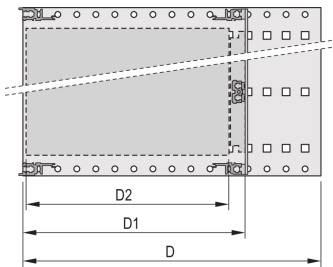

24563-135 EUROPACPRO 19" SUBRACK KIT FOR BACKPLANE, RETROFIT SHIELDING, 3 U, 415 MM

KEY FEATURES

Subrack with side panel type F ("flexible"), front 19" bracket included, depth-adjustable 19" bracket sold separately (not included in items delivered)

Rear horizontal rail for backplane mounting with insulation strip

Aluminum construction

IP 20, in accordance with IEC 60529

Modifications such as cutouts, different finishes or dimensions available

Supplied as space-saving flat-pack

Horizontal rail type "light"

Internal and external dimensions in accordance with: IEC 60297-3-100, -101, IEEE 1101.1

PRODUCT ATTRIBUTES

Product Type: Subrack/Chassis

Rack Height: 3 U