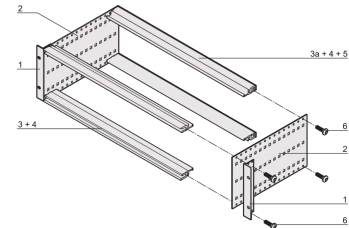

24563-135 EUROPACPRO 19" SUBRACK KIT FOR BACKPLANE, RETROFIT SHIELDING, 3 U, 415 MM

**KEY FEATURES**

Subrack with side panel type F ("flexible"), front 19" bracket included, depth-adjustable 19" bracket sold separately (not included in items delivered)

Rear horizontal rail for backplane mounting with insulation strip

Aluminum construction

IP 20, in accordance with IEC 60529

Modifications such as cutouts, different finishes or dimensions available

Supplied as space-saving flat-pack

Horizontal rail type "light"

Internal and external dimensions in accordance with: IEC 60297-3-100, -101, IEEE 1101.1

**PRODUCT ATTRIBUTES**

Product Type: Subrack/Chassis

Rack Height: 3 U

Rack Width: 84 HP

Depth: 415 mm

For Mounting: Backplane

Board Depth: 160 mm; 220 mm; 280 mm; 340 mm / 160 mm; 220 mm; 280 mm; 340 mm / 160 mm; 220 mm; 280 mm; 340 mm / 160 mm; 220 mm; 280 mm; 340 mm

EMC Shielding: No

EMC Gasket Type: Stainless Steel (retrofittable)