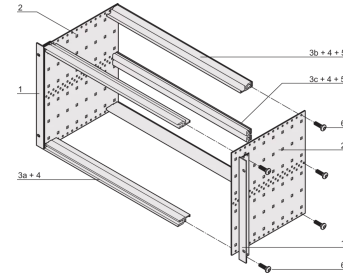

24563-436 EUROPACPRO 19" SUBRACK KIT FOR BACKPLANE, RETROFIT SHIELDING, 6 U, 475 MM

**KEY FEATURES**

Subrack with side panel type F ("flexible"), front 19" bracket included, depth-adjustable 19" bracket sold separately (not included in items delivered)

Rear horizontal rail for backplane mounting with insulation strip

Aluminum construction

IP 20, in accordance with IEC 60529

Modifications such as cutouts, different finishes or dimensions available

Supplied as space-saving flat-pack

Horizontal rail type "light"

Internal and external dimensions in accordance with: IEC 60297-3-100, -101, IEEE 1101.1

**PRODUCT ATTRIBUTES**

Product Type: Subrack/Chassis

Rack Height: 6 U

Rack Width: 84 HP

Depth: 475 mm

For Mounting: Backplane

Board Depth: 160 mm; 220 mm; 280 mm; 340 mm / 160 mm; 220 mm; 280 mm; 340 mm / 160 mm; 220 mm; 280 mm; 340 mm / 160 mm; 220 mm; 280 mm; 340 mm

EMC Shielding: No

EMC Gasket Type: Stainless Steel (retrofittable)