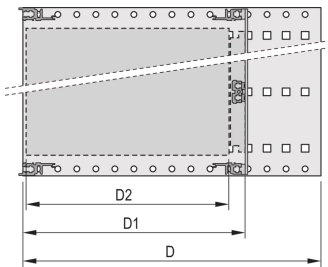

24563-436 EUROPACPRO 19" SUBRACK KIT FOR BACKPLANE, RETROFIT SHIELDING, 6 U, 475 MM

KEY FEATURES

Subrack with side panel type F ("flexible"), front 19" bracket included, depth-adjustable 19" bracket sold separately (not included in items delivered)

Rear horizontal rail for backplane mounting with insulation strip

Aluminum construction

IP 20, in accordance with IEC 60529

Modifications such as cutouts, different finishes or dimensions available

Supplied as space-saving flat-pack

Horizontal rail type "light"

Internal and external dimensions in accordance with: IEC 60297-3-100, -101, IEEE 1101.1

PRODUCT ATTRIBUTES

Product Type: Subrack/Chassis

Rack Height: 6 U