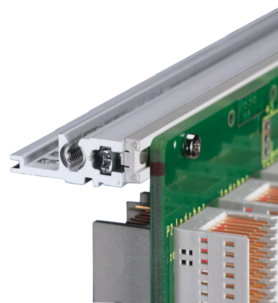

24563-436 EUROPACPRO 19" SUBRACK KIT FOR BACKPLANE, RETROFIT SHIELDING, 6 U, 475 MM

**KEY FEATURES**

Subrack with side panel type F ("flexible"), front 19" bracket included, depth-adjustable 19" bracket sold separately (not included in items delivered)

Rear horizontal rail for backplane mounting with insulation strip

Aluminum construction

IP 20, in accordance with IEC 60529

Modifications such as cutouts, different finishes or dimensions available

Supplied as space-saving flat-pack

Horizontal rail type "light"

Internal and external dimensions in accordance with: IEC 60297-3-100, -101, IEEE 1101.1

**PRODUCT ATTRIBUTES**

Product Type: Subrack/Chassis

Rack Height: 6 U

Rack Width: 84 HP

Depth: 475 mm

For Mounting: Backplane

Board Depth: 160 mm; 220 mm; 280 mm; 340 mm / 160 mm; 220 mm; 280 mm; 340 mm / 160 mm; 220 mm; 280 mm; 340 mm / 160 mm; 220 mm; 280 mm; 340 mm

EMC Shielding: No

EMC Gasket Type: Stainless Steel (retrofittable)