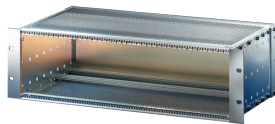

### KEY FEATURES

Subrack with side panel type F ("flexible"), front 19" bracket included, depth-adjustable 19" bracket sold separately (not included in items delivered)

Supplied as space-saving flat-pack