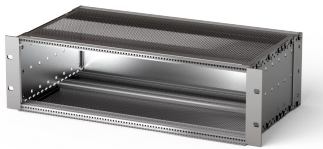

### KEY FEATURES

Subrack with side panel type F ("flexible"), front 19" bracket included, depth-adjustable 19" bracket sold separately (not included in items delivered)

Supplied as space-saving flat-pack

## PRODUCT ATTRIBUTES

---

Product Type: Subrack/Chassis

Rack Height: 6 U

Rack Width: 84 HP

Depth: 295 mm

For Mounting: Backplane

Board Depth: 160 mm; 220 mm; 280 mm / 160 mm; 220 mm; 280 mm / 160 mm; 220 mm; 280 mm

## ADDITIONAL PRODUCT DETAILS

---

EMC Shielded subrack for backplane mounting, rear side covered by a rear panel.

Individual configuration: broad range of variants in height, width and depth; guide rails for a wide variety of applications; interior options; accessories and mounting material.