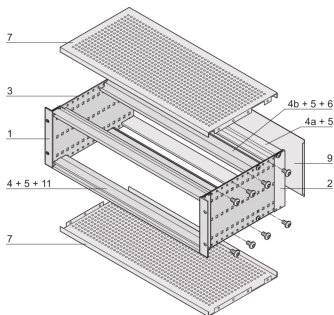

### KEY FEATURES

Subrack with side panel type F ("flexible"), front 19" bracket included, depth-adjustable 19" bracket sold separately (not included in items delivered)

Supplied as space-saving flat-pack