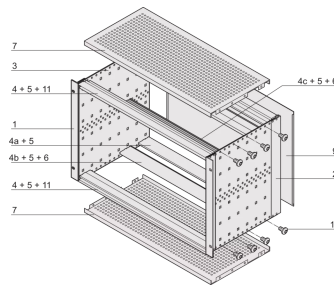

### KEY FEATURES

Subrack with side panel type F ("flexible"), front 19" bracket included, depth-adjustable 19" bracket sold separately (not included in items delivered)

Supplied as space-saving flat-pack