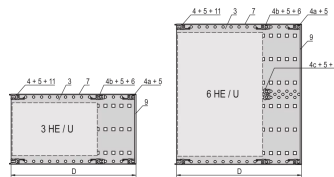

### KEY FEATURES

Subrack with side panel type F ("flexible"), front 19" bracket included, depth-adjustable 19" bracket sold separately (not included in items delivered)

Supplied as space-saving flat-pack

## PRODUCT ATTRIBUTES

---

Product Type: Subrack/Chassis

Rack Height: 6 U

Rack Width: 84 HP

Depth: 295 mm

For Mounting: Backplane

Board Depth: 160 mm; 220 mm; 280 mm / 160 mm; 220 mm; 280 mm / 160 mm; 220 mm; 280 mm