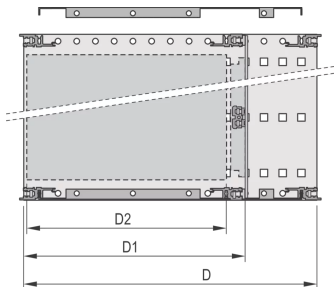

### KEY FEATURES

Subrack with side panel type F ("flexible"), front 19" bracket included, depth-adjustable 19" bracket sold separately (not included in items delivered)

Supplied as space-saving flat-pack