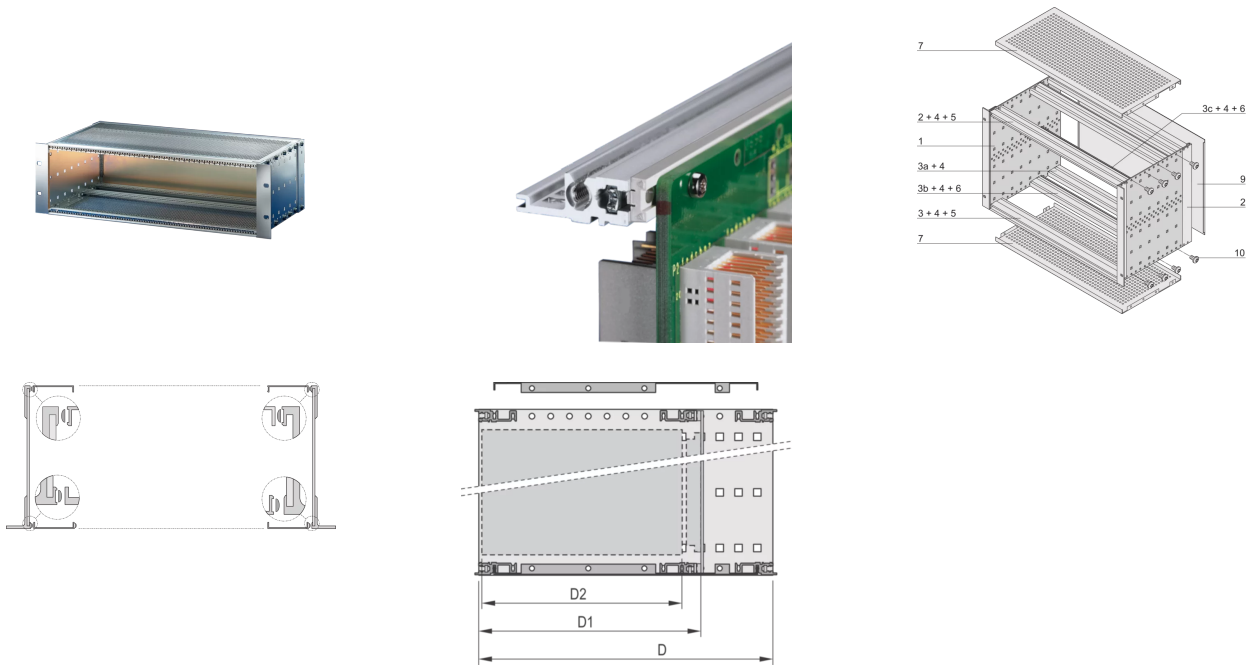

24563-473 EUROPACPRO 19" SUBRACK KIT FOR BACKPLANE, HEAVY, SHIELDED, 6 U, 295 MM

**KEY FEATURES**

Subrack with side panel type H ("Heavy"), 19" bracket is firmly fixed to side panel (tox-cold welded)

Modifications such as cutouts, different finishes or dimensions available

Supplied as space-saving flat-pack

Aluminum construction

Horizontal rail type "Heavy"

Rear horizontal rail for backplane mounting with insulation strip

EMC of approximately 40 dB at 1 GHz, 30 dB at 2 GHz, assuming that the front is covered with shielded front panels, testing in accordance with VG 95373 part 15

Internal and external dimensions in accordance with: IEC 60297-3-100, -101, IEEE 1101.1

Shock and vibration tested to the German "Bahn" standards BN 411002, BN 411003

IP 20, in accordance with IEC 60529

## PRODUCT ATTRIBUTES

---

Product Type: Subrack/Chassis

Rack Height: 6 U

Rack Width: 84 HP

Depth: 295 mm

For Mounting: Backplane

Board Depth: 160 mm; 220 mm; 280 mm / 160 mm; 220 mm; 280 mm / 160 mm; 220 mm; 280 mm