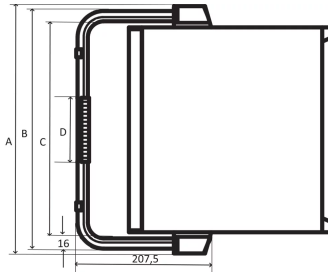

### KEY FEATURES

Adjustable in 30° increments

Retrofittable without mechanical tooling on case

Static load-carrying capacity 30 kg

The handle enable a user to have a better view to the front side of the case in case of desktop usage

### PRODUCT ATTRIBUTES

Product Type: Handle

Works With: Cases

Handle Type: Tip-up Handle

Rack Width: 42 HP

Material: Aluminum

Color: Silver

Package Quantity: 1

### ADDITIONAL PRODUCT DETAILS

Tip-up Handle for RatiopacPRO/-AIR with a static load-carrying capacity of 30 kg and retrofittable without mechanical tooling on case.

Cannot be used in conjunction with front handles.