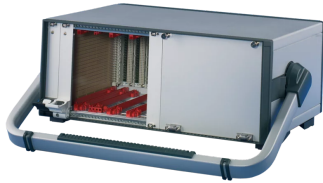

## 24571-320 RATIOACPRO/-AIR TIP-UP HANDLE, 42 HP

### KEY FEATURES

Adjustable in 30° increments

Retrofittable without mechanical tooling on case

Static load-carrying capacity 30 kg

The handle enable a user to have a better view to the front side of the case in case of desktop usage

### PRODUCT ATTRIBUTES

Product Type: Handle

Works With: Cases

Handle Type: Tip-up Handle

Rack Width: 42 HP

Material: Aluminum

Color: Silver

Package Quantity: 1

### ADDITIONAL PRODUCT DETAILS

Tip-up Handle for RatiopacPRO/-AIR with a static load-carrying capacity of 30 kg and retrofittable without mechanical tooling on case.

Cannot be used in conjunction with front handles.