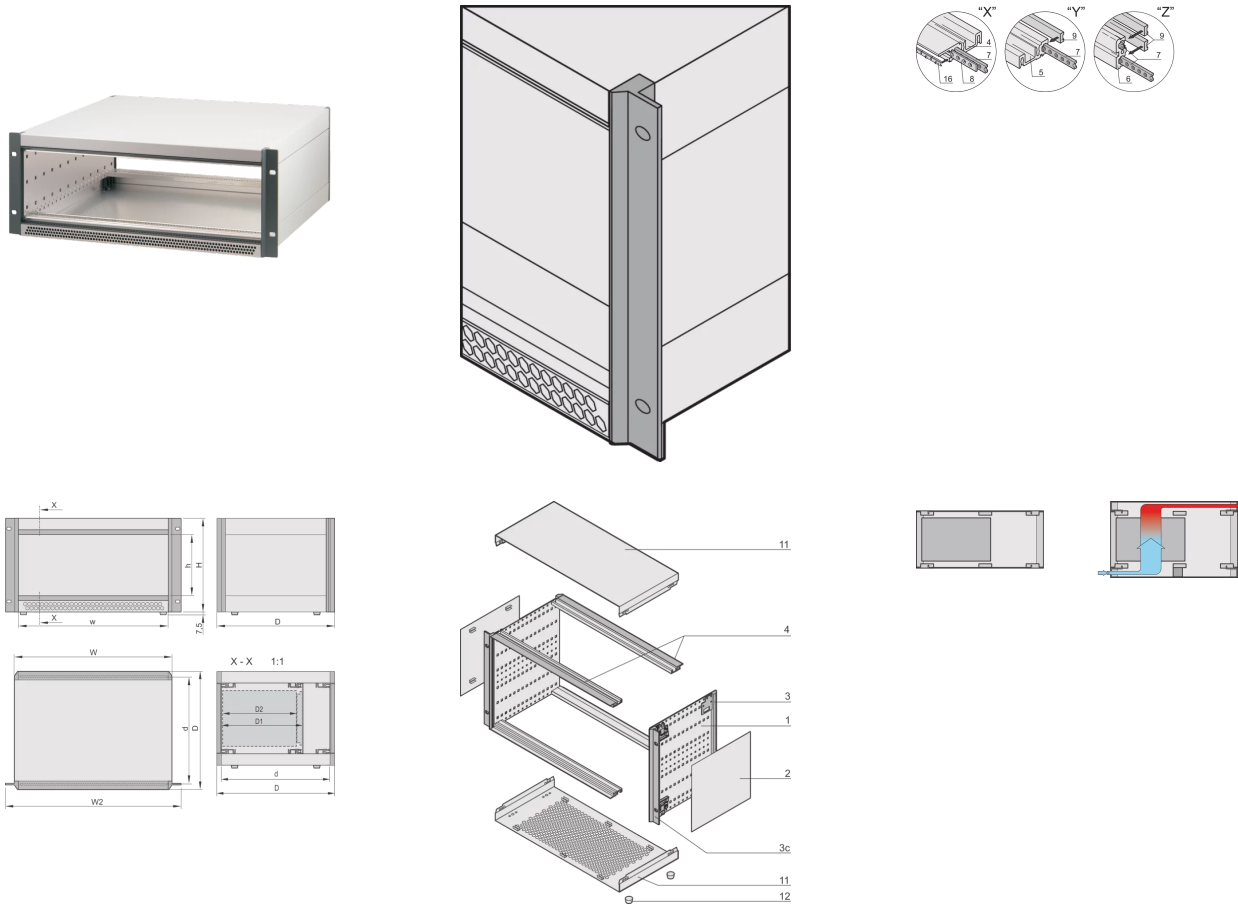

24571-683 RATIOACPRO AIR 19" RACK MOUNT CASE, RETROFITTABLE SHIELDING, 6/7 U, 84 HP, 435 MM

**KEY FEATURES**

Cases for individual assembly with 19" standard components or specific internal mounting, e.g. with mounting plate

Retrofittable EMC shielding

Version with 19" mounting brackets, no visible screws

The case has 2 x 1/2 U clearances for ventilation beneath and above the board cage

For board depth 160 mm, 220 mm, 280 mm, and 340 mm (depending on case depth)

Symmetrical design, identical front and rear side

Conforms with DIN EN 62368-1

Rack Width: 84 HP

Width: 448.9 mm

Usable Width: 432 mm

Depth: 435.5 mm

EMC Shielding: No (Retrofittable)

Static Load: 25 kg

Protection Rating: IP20

Front Frame Construction: 19" Mounting Brackets; Horizontal Rails