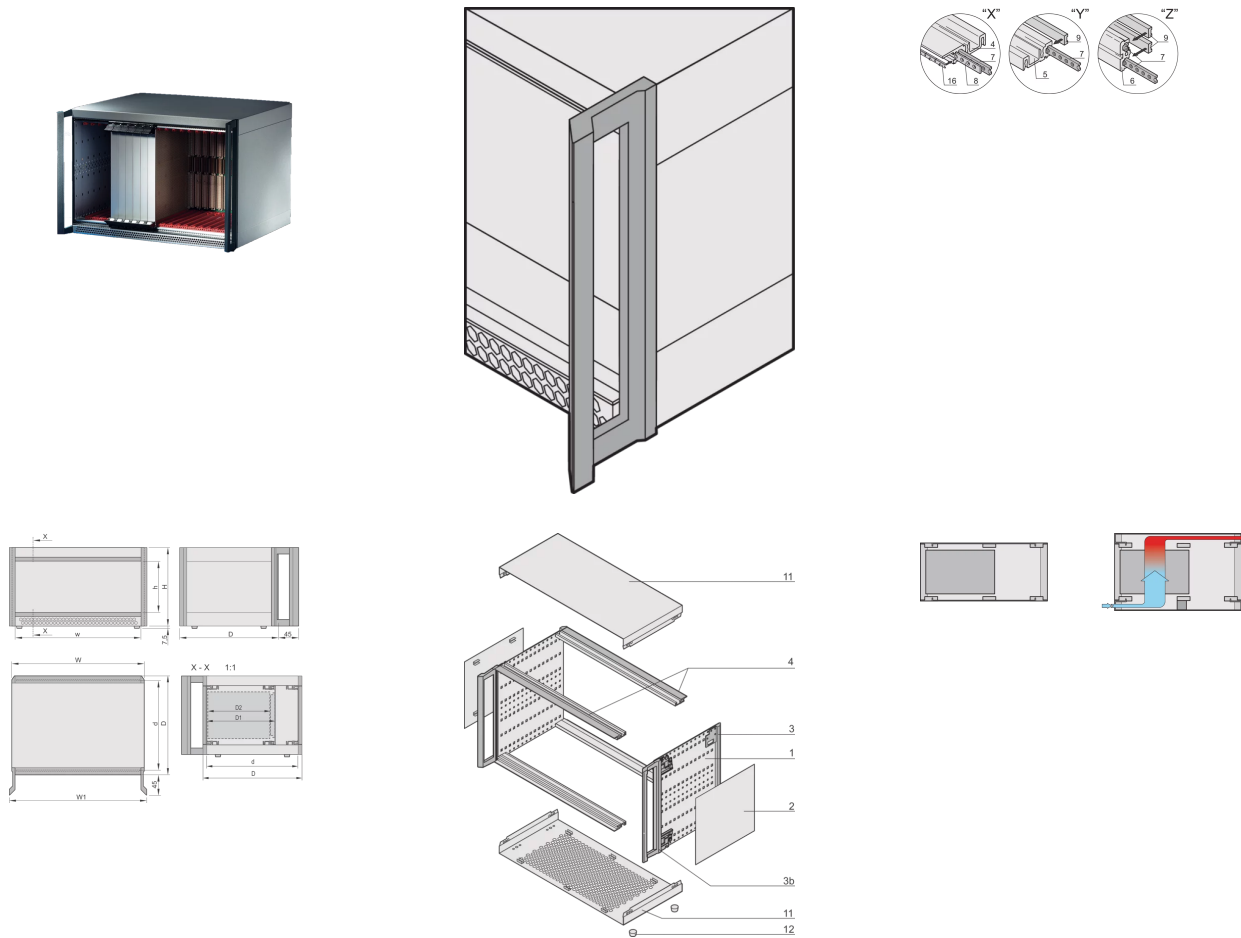

### KEY FEATURES

Cases for individual assembly with 19" standard components or specific internal mounting, e.g. with mounting plate

Retrofittable EMC shielding

Version with front handles, no visible screws

The case has 2 x 1/2 U clearances for ventilation beneath and above the board cage

For board depth 160 mm, 220 mm, 280 mm, and 340 mm (depending on case depth)

Symmetrical design, identical front and rear side