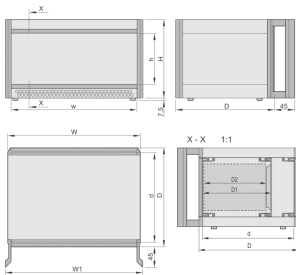

### KEY FEATURES

Cases for individual assembly with 19" standard components or specific internal mounting, e.g. with mounting plate

Retrofittable EMC shielding

Version with front handles, no visible screws

The case has 2 x 1/2 U clearances for ventilation beneath and above the board cage

For board depth 160 mm, 220 mm, 280 mm, and 340 mm (depending on case depth)

Symmetrical design, identical front and rear side

Rack Width: 84 HP

Width: 448.9 mm

Usable Width: 432 mm

Depth: 435.5 mm

EMC Shielding: No (Retrofittable)

Static Load: 25 kg

Protection Rating: IP20

Front Frame Construction: Handles; Horizontal Rails