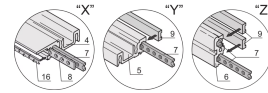

### KEY FEATURES

Cases for individual assembly with 19" standard components or specific internal mounting, e.g. with mounting plate

Retrofittable EMC shielding

Version with front handles, no visible screws