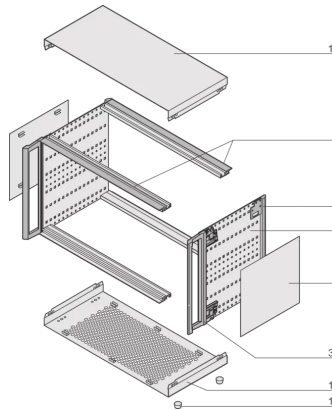

### KEY FEATURES

Cases for individual assembly with 19" standard components or specific internal mounting, e.g. with mounting plate

Retrofittable EMC shielding

Version with front handles, no visible screws

The case has 2 x 1/2 U clearances for ventilation beneath and above the board cage

For board depth 160 mm, 220 mm, 280 mm, and 340 mm (depending on case depth)

Symmetrical design, identical front and rear side