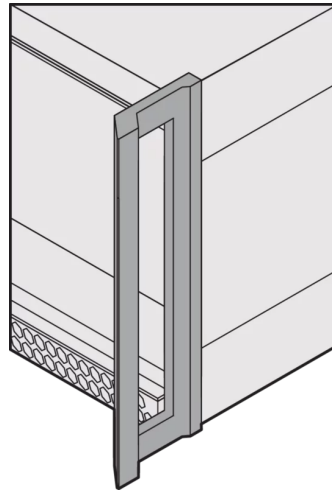

### KEY FEATURES

Cases for individual assembly with 19" standard components or specific internal mounting, e.g. with mounting plate

Retrofittable EMC shielding

Version with front handles, no visible screws

The case has 2 x 1/2 U clearances for ventilation beneath and above the board cage

For board depth 160 mm, 220 mm, 280 mm, and 340 mm (depending on case depth)

Symmetrical design, identical front and rear side