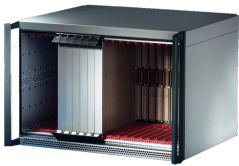

### KEY FEATURES

Cases for individual assembly with 19" standard components or specific internal mounting, e.g. with mounting plate

Retrofittable EMC shielding

Version with front handles, no visible screws