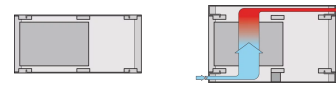

24571-935 RATIOACPRO AIR 19" CASE, RETROFITTABLE SHIELDING WITH HANDLES, 4/5 U, 84 HP, 435 MM

KEY FEATURES

Cases for individual assembly with 19" standard components or specific internal mounting, e.g. with mounting plate

Retrofittable EMC shielding

Version with front handles, no visible screws

The case has 2 x 1/2 U clearances for ventilation beneath and above the board cage

For board depth 160 mm, 220 mm, 280 mm, and 340 mm (depending on case depth)

Symmetrical design, identical front and rear side

Conforms with DIN EN 62368-1