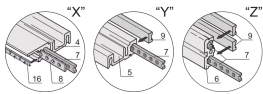

24572-079 RATIOACPRO AIR COMPLETE CASE, DESKTOP, SHIELDED, FRONT TRIM, 3/4 U, 84 HP, 375 MM

KEY FEATURES

Desktop case pre-configured in accordance with IEC 60297-3-101, for euroboards and backplane with insulation strip

Shielded

Version with cover strips, no visible screws

Case with integrated ventilation (2 x 1/2 U)

Symmetrical design, identical front and rear

Honeycomb grid ventilation in top cover and base plate

For board depth 160 mm, 220 mm, 280 mm, and 340 mm (depending on case depth)

Conforms with DIN EN 62368-1