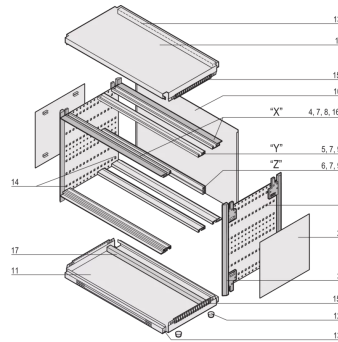

24572-079 RATIOACPRO AIR COMPLETE CASE, DESKTOP, SHIELDED, FRONT TRIM, 3/4 U, 84 HP, 375 MM

**KEY FEATURES**

Desktop case pre-configured in accordance with IEC 60297-3-101, for euroboards and backplane with insulation strip

Shielded

Version with cover strips, no visible screws

Case with integrated ventilation (2 x 1/2 U)

Symmetrical design, identical front and rear

Honeycomb grid ventilation in top cover and base plate

For board depth 160 mm, 220 mm, 280 mm, and 340 mm (depending on case depth)

Rack Width: 84 HP

Width: 448.9 mm

Usable Width: 432 mm

Depth: 375.5 mm

EMC Shielding: Yes

Static Load: 25 kg

Protection Rating: IP20

Front Frame Construction: Side Trim; Horizontal Rails