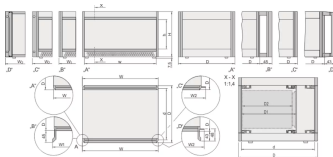

24572-079 RATIOACPRO AIR COMPLETE CASE, DESKTOP, SHIELDED, FRONT TRIM, 3/4 U, 84 HP, 375 MM

KEY FEATURES

Desktop case pre-configured in accordance with IEC 60297-3-101, for euroboards and backplane with insulation strip

Shielded

Version with cover strips, no visible screws

Case with integrated ventilation (2 x 1/2 U)

Symmetrical design, identical front and rear

Honeycomb grid ventilation in top cover and base plate

For board depth 160 mm, 220 mm, 280 mm, and 340 mm (depending on case depth)

Conforms with DIN EN 62368-1