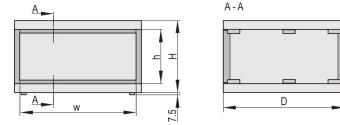

24572-079 RATIOACPRO AIR COMPLETE CASE, DESKTOP, SHIELDED, FRONT TRIM, 3/4 U, 84 HP, 375 MM

KEY FEATURES

Desktop case pre-configured in accordance with IEC 60297-3-101, for euroboards and backplane with insulation strip

Shielded

Version with cover strips, no visible screws

Case with integrated ventilation (2 x 1/2 U)

Symmetrical design, identical front and rear

Honeycomb grid ventilation in top cover and base plate

For board depth 160 mm, 220 mm, 280 mm, and 340 mm (depending on case depth)

Conforms with DIN EN 62368-1