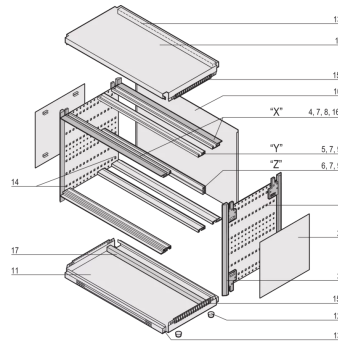

## KEY FEATURES

Desktop case pre-configured in accordance with IEC 60297-3-101, for euroboards and backplane with insulation strip

Shielded

Version with cover strips, no visible screws

Case with integrated ventilation (2 x 1/2 U)

Symmetrical design, identical front and rear

Honeycomb grid ventilation in top cover and base plate

For board depth 160 mm, 220 mm, 280 mm, and 340 mm (depending on case depth)

Conforms with DIN EN 62368-1

Rack Width: 84 HP

Width: 448.9 mm

Usable Width: 432 mm

Depth: 435.5 mm

EMC Shielding: Yes

Static Load: 25 kg

Protection Rating: IP20

Front Frame Construction: Side Trim; Horizontal Rails