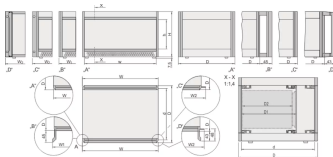

24572-080 RATIOACPRO AIR COMPLETE CASE, DESKTOP, SHIELDED, FRONT TRIM, 3/4 U, 84 HP, 435 MM

KEY FEATURES

Desktop case pre-configured in accordance with IEC 60297-3-101, for euroboards and backplane with insulation strip

Shielded

Version with cover strips, no visible screws

Case with integrated ventilation (2 x 1/2 U)

Symmetrical design, identical front and rear

Honeycomb grid ventilation in top cover and base plate

For board depth 160 mm, 220 mm, 280 mm, and 340 mm (depending on case depth)

Conforms with DIN EN 62368-1