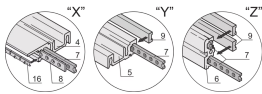

24572-080 RATIOACPRO AIR COMPLETE CASE, DESKTOP, SHIELDED, FRONT TRIM, 3/4 U, 84 HP, 435 MM

KEY FEATURES

Desktop case pre-configured in accordance with IEC 60297-3-101, for euroboards and backplane with insulation strip

Shielded

Version with cover strips, no visible screws

Case with integrated ventilation (2 x 1/2 U)

Symmetrical design, identical front and rear

Honeycomb grid ventilation in top cover and base plate

For board depth 160 mm, 220 mm, 280 mm, and 340 mm (depending on case depth)

Conforms with DIN EN 62368-1