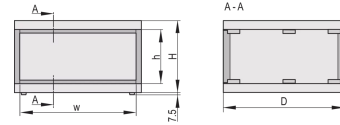

24572-080 RATIOACPRO AIR COMPLETE CASE, DESKTOP, SHIELDED, FRONT TRIM, 3/4 U, 84 HP, 435 MM

KEY FEATURES

Desktop case pre-configured in accordance with IEC 60297-3-101, for euroboards and backplane with insulation strip

Shielded

Version with cover strips, no visible screws

Case with integrated ventilation (2 x 1/2 U)

Symmetrical design, identical front and rear

Honeycomb grid ventilation in top cover and base plate

For board depth 160 mm, 220 mm, 280 mm, and 340 mm (depending on case depth)

Conforms with DIN EN 62368-1