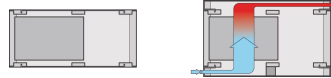

## KEY FEATURES

Desktop case pre-configured in accordance with IEC 60297-3-101, for euroboards and backplane with insulation strip

Shielded

Version with cover strips, no visible screws

Case with integrated ventilation (2 x 1/2 U)

Symmetrical design, identical front and rear

Honeycomb grid ventilation in top cover and base plate

For board depth 160 mm, 220 mm, 280 mm, and 340 mm (depending on case depth)

Conforms with DIN EN 62368-1