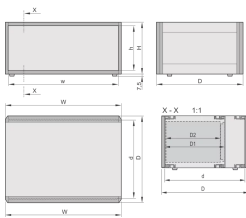

24572-141 RATIOACPRO, DESKTOP CASE, RETROFITTABLE SHIELDING, FRONT TRIM, 5 U (1-3-1), 63 HP, 255 MM

KEY FEATURES

Designed for insertion/extractor handles in accordance with IEC 60297-3-102 and IEEE-1101.10 for CompactPCI and VME64x applications

Cases for individual assembly with 19" standard components or specific internal mounting, e.g. with mounting plate

Retrofittable EMC shielding

Version with cover strips

For board depth 160 mm, 220 mm, 280 mm, and 340 mm (depending on case depth)

Symmetrical design, identical front and rear side

No visible screws; cladding parts removable without tools

Conforms with DIN EN 62368-1