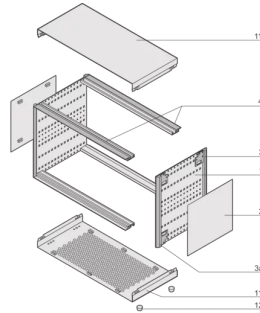

24572-141 RATIOACPRO, DESKTOP CASE, RETROFITTABLE SHIELDING, FRONT TRIM, 5 U (1-3-1), 63 HP, 255 MM

KEY FEATURES

Designed for insertion/extractor handles in accordance with IEC 60297-3-102 and IEEE-1101.10 for CompactPCI and VME64x applications

Cases for individual assembly with 19" standard components or specific internal mounting, e.g. with mounting plate

Retrofittable EMC shielding

Version with cover strips

For board depth 160 mm, 220 mm, 280 mm, and 340 mm (depending on case depth)

Symmetrical design, identical front and rear side

No visible screws; cladding parts removable without tools

Conforms with DIN EN 62368-1

PRODUCT ATTRIBUTES

Product Type: Case

Product Family: RatiopacPRO

Type: Case for Individual Electronic Components

Rack Height: 5 U

Height: 221.5 mm

Usable Height: 201.25 mm

Rack Width: 63 HP

Width: 342.4 mm

Usable Width: 326 mm

Depth: 255.5 mm

EMC Shielding: No (Retrofittable)