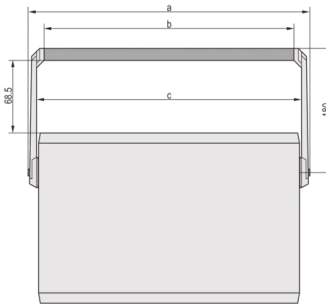

24575-038 COMPACPRO TIP-UP HANDLE, 2 U, 42 HP

KEY FEATURES

Load-carrying capacity 20 kg

Carrying bar adjustable in increments of 30° by push button

With powder-coated carrying bar

The handle enable a user to have a better view to the front side of the case in case of desktop usage

PRODUCT ATTRIBUTES

Product Type: Handle

Works With: Cases

Handle Type: Tip-up Handle

Rack Width: 42 HP

Material: Aluminum

Package Quantity: 1

Length: 180 mm