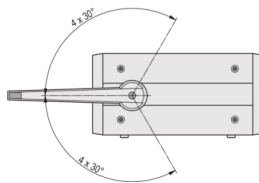

24575-038 COMPACPRO TIP-UP HANDLE, 2 U, 42 HP

KEY FEATURES

Load-carrying capacity 20 kg

Carrying bar adjustable in increments of 30° by push button

With powder-coated carrying bar

The handle enable a user to have a better view to the front side of the case in case of desktop usage

PRODUCT ATTRIBUTES

Product Type: Handle

Works With: Cases

Handle Type: Tip-up Handle

Rack Width: 42 HP

Material: Aluminum

Package Quantity: 1

Length: 180 mm