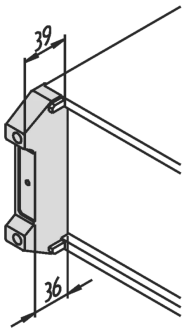

24576-393 PROPACPRO FOOT FOR REAR HOOD, BLACK, 3 U

KEY FEATURES

PU foam, black

PRODUCT ATTRIBUTES

Product Type: Foot

Type: Foot

Works With: Cases

Rack Height: 3 U

Package Quantity: 2

ADDITIONAL PRODUCT DETAILS

The rear foot enables the assembly of the rear hood.

North America

All locations

+1.763.422.2661

Chat with us:

schroff.nvent.com