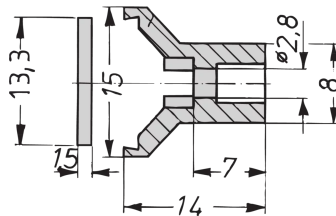

24812-014 FRAME TYPE PLUG-IN UNIT PRO KIT, WITH HOOD, UNSHIELDED, 3 U, 14 HP, 167 MM

KEY FEATURES

Fits all products conforming to IEC-60297-3-101

Protects a PCB against mechanical damage and discharges electrostatic buildup; for Euroboard formats

Connectors usable under EN 60603-2 (DIN 41612)

PRODUCT ATTRIBUTES

Product Type: Cassette

Type: Frame Type Plug-in Units PRO with Hood

Handle Type: Trapezoid

Rack Height: 3 U

Rack Width: 14 HP

Depth: 167 mm