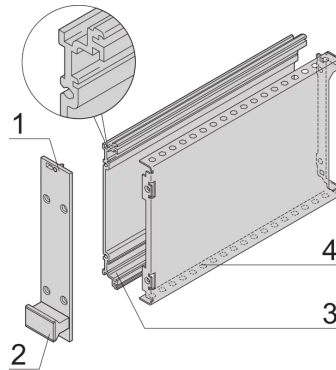

### KEY FEATURES

Fits all products conforming to IEC-60297-3-101

Protects a PCB against mechanical damage and discharges electrostatic buildup; for Euroboard formats

Connectors usable under EN 60603-2 (DIN 41612)

### PRODUCT ATTRIBUTES

Product Type: Cassette

Type: Frame Type Plug-in Units PRO with Hood

Handle Type: Trapezoid

Rack Height: 3 U

Rack Width: 14 HP

Depth: 167 mm

EMC Shielding: No