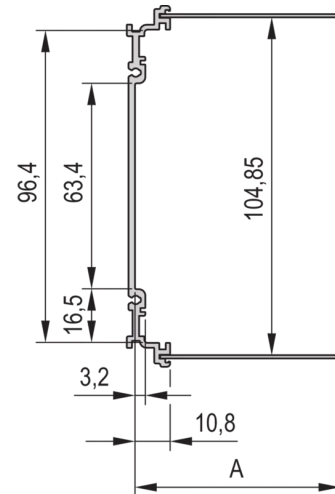

24812-014 FRAME TYPE PLUG-IN UNIT PRO KIT, WITH HOOD, UNSHIELDED, 3 U, 14 HP, 167 MM

KEY FEATURES

Fits all products conforming to IEC-60297-3-101

Protects a PCB against mechanical damage and discharges electrostatic buildup; for Euroboard formats

Connectors usable under EN 60603-2 (DIN 41612)

PRODUCT ATTRIBUTES

Product Type: Cassette

Type: Frame Type Plug-in Units PRO with Hood

Handle Type: Trapezoid

Rack Height: 3 U

Rack Width: 14 HP

Depth: 167 mm