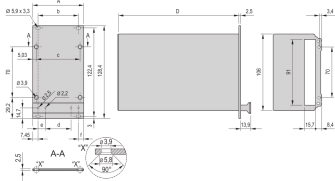

24812-014 FRAME TYPE PLUG-IN UNIT PRO KIT, WITH HOOD, UNSHIELDED, 3 U, 14 HP, 167 MM

KEY FEATURES

Fits all products conforming to IEC-60297-3-101

Protects a PCB against mechanical damage and discharges electrostatic buildup; for Euroboard formats

Connectors usable under EN 60603-2 (DIN 41612)

PRODUCT ATTRIBUTES

Product Type: Cassette

Type: Frame Type Plug-in Units PRO with Hood

Handle Type: Trapezoid

Rack Height: 3 U

Rack Width: 14 HP

Depth: 167 mm