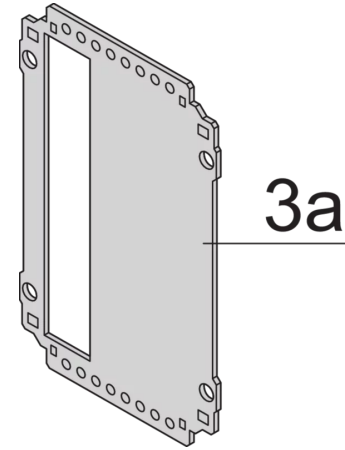

## KEY FEATURES

Extruded side panels right and left, with grooves for insertion of a printed circuit board (standard board position is on the left only)

Rear panel with cut-out for single connector (conforms to EN 60603, DIN 41612, construction types: B, C, D, F, H, Q, R, S)

Cover plate with perforation, for guide rails (airflow approx. 60%); please order guide rails separately