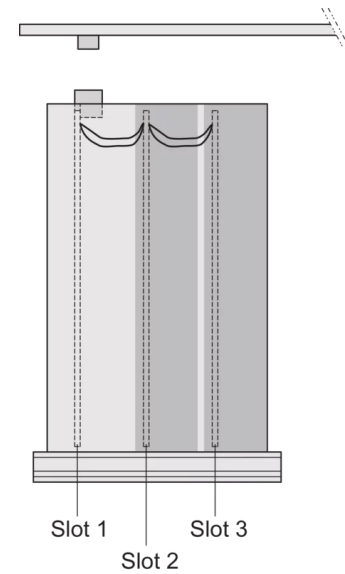

## KEY FEATURES

Extruded side panels right and left, with grooves for insertion of a printed circuit board (standard board position is on the left only)

Rear panel with cut-out for single connector (conforms to EN 60603, DIN 41612, construction types: B, C, D, F, H, Q, R, S)