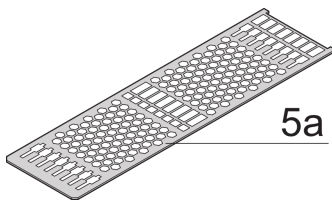

24812-264 FRAME TYPE PLUG-IN UNIT PRO KIT, PERFORATED COVERS, 1 CONNECTOR, 3 U, 14 HP, 227 MM

## KEY FEATURES

Extruded side panels right and left, with grooves for insertion of a printed circuit board (standard board position is on the left only)

Rear panel with cut-out for single connector (conforms to EN 60603, DIN 41612, construction types: B, C, D, F, H, Q, R, S)

Cover plate with perforation, for guide rails (airflow approx. 60%); please order guide rails separately

EMC Shielding: No

Rear Panel Type: Single Connector Cut-Out

Cover Plate Type: Cover Plate with Perforation for Guide Rails

Material: Aluminum

Front Finish: Anodized

Rear Finish: Anodized

Cooling: Perforated