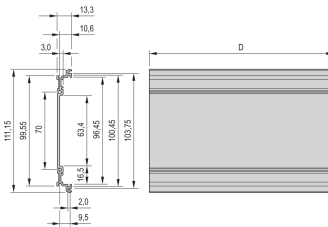

## KEY FEATURES

Extruded side panels right and left, with grooves for insertion of a printed circuit board (standard board position is on the left only)

Rear panel with cut-out for single connector (conforms to EN 60603, DIN 41612, construction types: B, C, D, F, H, Q, R, S)