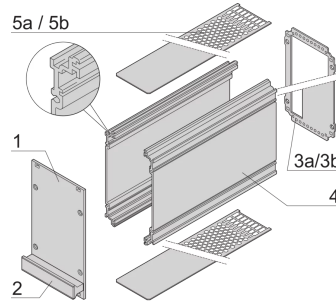

## KEY FEATURES

Extruded side panels right and left, with grooves for insertion of a printed circuit board (standard board position is on the left only)

Rear panel with cut-out for single connector (conforms to EN 60603, DIN 41612, construction types: B, C, D, F, H, Q, R, S)