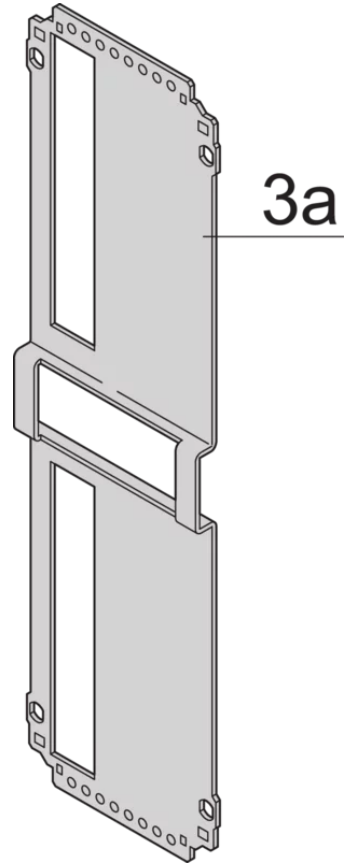

24812-714 FRAME TYPE PLUG-IN UNIT PRO KIT, PERFORATED COVERS, 1 CONNECTOR, 6 U, 14 HP, 167 MM

## KEY FEATURES

---

Extruded side panels right and left, with grooves for insertion of a printed circuit board (standard board position is on the left only)

Rear panel with cut-out for single connector (conforms to EN 60603, DIN 41612, construction types: B, C, D, F, H, Q, R, S)

Cover plate with perforation, for guide rails (airflow approx. 60%); please order guide rails separately

EMC Shielding: No

Rear Panel Type: Single Connector Cut-Out

Cover Plate Type: Cover Plate with Perforation for Guide Rails

Material: Aluminum

Front Finish: Anodized

Rear Finish: Anodized

Cooling: Perforated