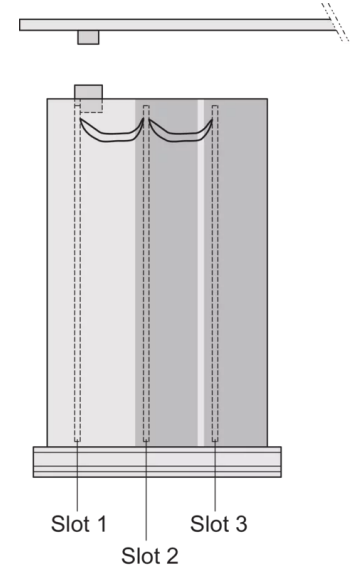

## KEY FEATURES

---

Extruded side panels right and left, with grooves for insertion of a printed circuit board (standard board position is on the left only)

Rear panel with cut-out for single connector (conforms to EN 60603, DIN 41612, construction types: B, C, D, F, H, Q, R, S)