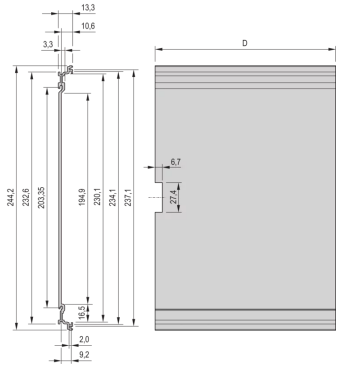

## KEY FEATURES

---

Extruded side panels right and left, with grooves for insertion of a printed circuit board (standard board position is on the left only)

Rear panel with cut-out for single connector (conforms to EN 60603, DIN 41612, construction types: B, C, D, F, H, Q, R, S)