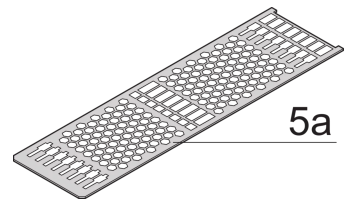

24812-714 FRAME TYPE PLUG-IN UNIT PRO KIT, PERFORATED COVERS, 1 CONNECTOR, 6 U, 14 HP, 167 MM

## KEY FEATURES

---

Extruded side panels right and left, with grooves for insertion of a printed circuit board (standard board position is on the left only)

Rear panel with cut-out for single connector (conforms to EN 60603, DIN 41612, construction types: B, C, D, F, H, Q, R, S)

Cover plate with perforation, for guide rails (airflow approx. 60%); please order guide rails separately

EMC Shielding: No

Rear Panel Type: Single Connector Cut-Out

Cover Plate Type: Cover Plate with Perforation for Guide Rails

Material: Aluminum

Front Finish: Anodized

Rear Finish: Anodized

Cooling: Perforated