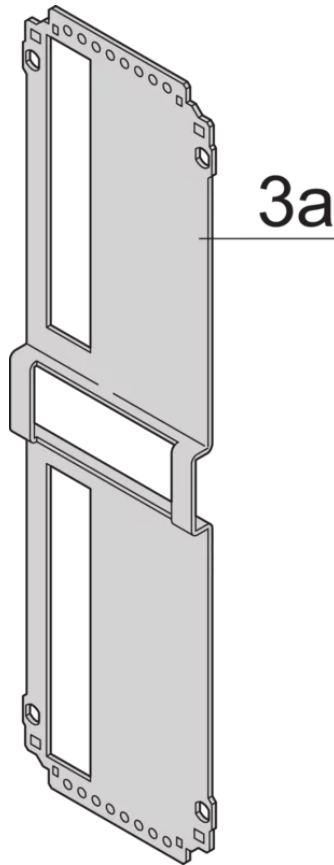

24812-758 FRAME TYPE PLUG-IN UNIT PRO KIT, PERFORATED COVERS, 1 CONNECTOR, 6 U, 8 HP, 227 MM

## KEY FEATURES

---

Extruded side panels right and left, with grooves for insertion of a printed circuit board (standard board position is on the left only)

Rear panel with cut-out for single connector (conforms to EN 60603, DIN 41612, construction types: B, C, D, F, H, Q, R, S)

Cover plate with perforation, for guide rails (airflow approx. 60%); please order guide rails separately

EMC Shielding: No

Rear Panel Type: Single Connector Cut-Out

Cover Plate Type: Cover Plate with Perforation for Guide Rails

Material: Aluminum

Front Finish: Anodized

Rear Finish: Anodized

Cooling: Perforated