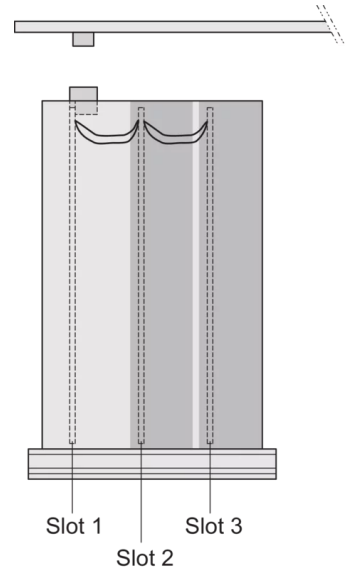

## KEY FEATURES

---

Extruded side panels right and left, with grooves for insertion of a printed circuit board (standard board position is on the left only)

Rear panel with cut-out for single connector (conforms to EN 60603, DIN 41612, construction types: B, C, D, F, H, Q, R, S)