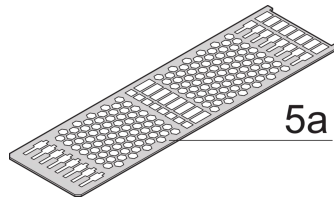

24812-758 FRAME TYPE PLUG-IN UNIT PRO KIT, PERFORATED COVERS, 1 CONNECTOR, 6 U, 8 HP, 227 MM

## KEY FEATURES

---

Extruded side panels right and left, with grooves for insertion of a printed circuit board (standard board position is on the left only)

Rear panel with cut-out for single connector (conforms to EN 60603, DIN 41612, construction types: B, C, D, F, H, Q, R, S)

Cover plate with perforation, for guide rails (airflow approx. 60%); please order guide rails separately

EMC Shielding: No

Rear Panel Type: Single Connector Cut-Out

Cover Plate Type: Cover Plate with Perforation for Guide Rails

Material: Aluminum

Front Finish: Anodized

Rear Finish: Anodized

Cooling: Perforated