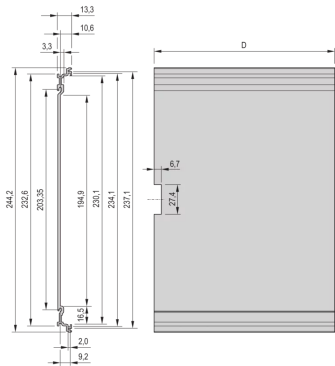

## KEY FEATURES

---

Extruded side panels right and left, with grooves for insertion of a printed circuit board (standard board position is on the left only)

Rear panel with cut-out for single connector (conforms to EN 60603, DIN 41612, construction types: B, C, D, F, H, Q, R, S)