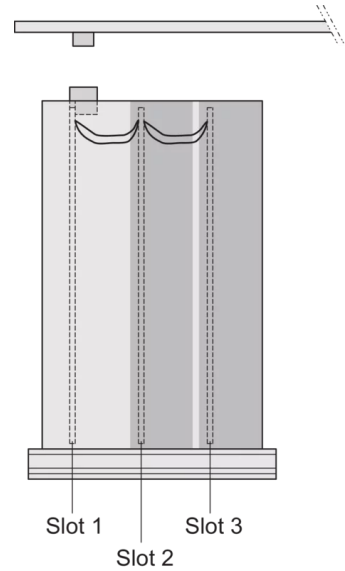

## KEY FEATURES

---

Extruded side panels right and left, with grooves for insertion of a printed circuit board (standard board position is on the left only)

Rear panel with cut-out for single connector (conforms to EN 60603, DIN 41612, construction types: B, C, D, F, H, Q, R, S)

## PRODUCT ATTRIBUTES

---

Product Type: Cassette

Type: Frame Type Plug-in Units PRO

Handle Type: Trapezoid

Rack Height: 6 U

Rack Width: 10 HP

Depth: 227 mm