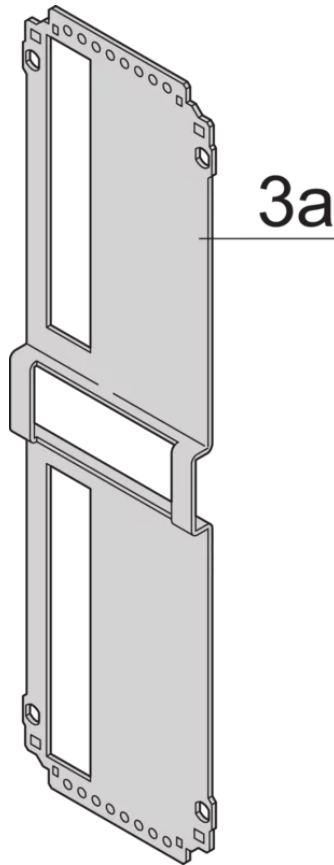

24812-760 FRAME TYPE PLUG-IN UNIT PRO KIT, PERFORATED COVERS, 1 CONNECTOR, 6 U, 10 HP, 227 MM

## KEY FEATURES

---

Extruded side panels right and left, with grooves for insertion of a printed circuit board (standard board position is on the left only)

Rear panel with cut-out for single connector (conforms to EN 60603, DIN 41612, construction types: B, C, D, F, H, Q, R, S)

Cover plate with perforation, for guide rails (airflow approx. 60%); please order guide rails separately

EMC Shielding: No

Rear Panel Type: Single Connector Cut-Out

Cover Plate Type: Cover Plate with Perforation for Guide Rails

Material: Aluminum

Front Finish: Anodized

Rear Finish: Anodized

Cooling: Perforated