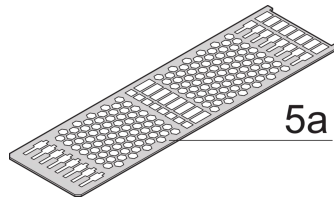

24812-760 FRAME TYPE PLUG-IN UNIT PRO KIT, PERFORATED COVERS, 1 CONNECTOR, 6 U, 10 HP, 227 MM

## KEY FEATURES

---

Extruded side panels right and left, with grooves for insertion of a printed circuit board (standard board position is on the left only)

Rear panel with cut-out for single connector (conforms to EN 60603, DIN 41612, construction types: B, C, D, F, H, Q, R, S)

Cover plate with perforation, for guide rails (airflow approx. 60%); please order guide rails separately

EMC Shielding: No

Rear Panel Type: Single Connector Cut-Out

Cover Plate Type: Cover Plate with Perforation for Guide Rails

Material: Aluminum

Front Finish: Anodized

Rear Finish: Anodized

Cooling: Perforated