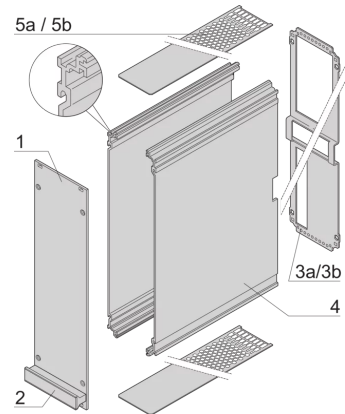

## KEY FEATURES

---

Extruded side panels right and left, with grooves for insertion of a printed circuit board (standard board position is on the left only)

Rear panel with cut-out for single connector (conforms to EN 60603, DIN 41612, construction types: B, C, D, F, H, Q, R, S)