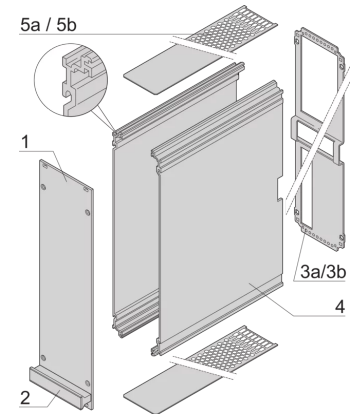

## KEY FEATURES

---

Rear panel with cut-out for single connector (conforms to EN 60603, DIN 41612, construction types: B, C, D, F, H, Q, R, S)

Extruded side panels right and left, with grooves for insertion of a printed circuit board (standard board position is on the left only)