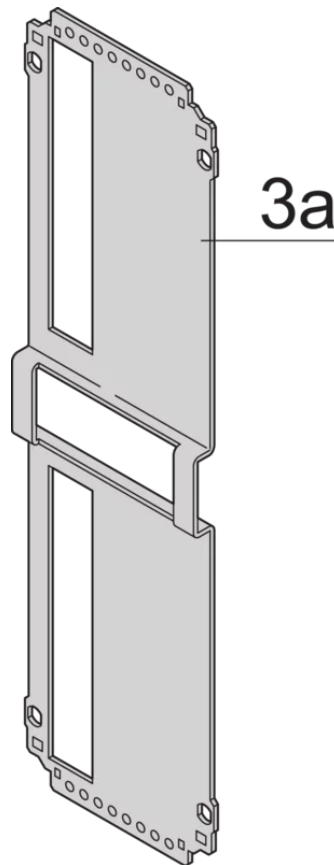

24812-914 FRAME TYPE PLUG-IN UNIT PRO, PLAIN COVER, 1 CONNECTOR, 6 U,  
14 HP, 167 MM

## KEY FEATURES

---

Rear panel with cut-out for single connector (conforms to EN 60603, DIN 41612, construction types: B, C, D, F, H, Q, R, S)

Extruded side panels right and left, with grooves for insertion of a printed circuit board (standard board position is on the left only)

EMC Shielding: No

Rear Panel Type: Single Connector Cut-Out

Cover Plate Type: Cover Plate without Perforation

Material: Aluminum

Front Finish: Anodized

Rear Finish: Anodized