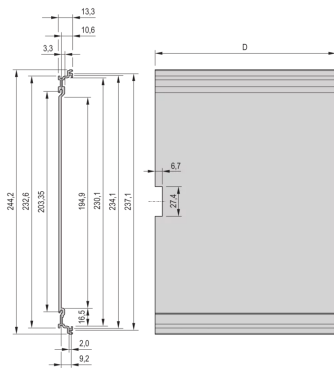

## KEY FEATURES

---

Rear panel with cut-out for single connector (conforms to EN 60603, DIN 41612, construction types: B, C, D, F, H, Q, R, S)

Extruded side panels right and left, with grooves for insertion of a printed circuit board (standard board position is on the left only)

## PRODUCT ATTRIBUTES

---

Product Type: Cassette

Type: Frame Type Plug-in Units PRO

Handle Type: Trapezoid

Rack Height: 6 U

Rack Width: 14 HP

Depth: 167 mm