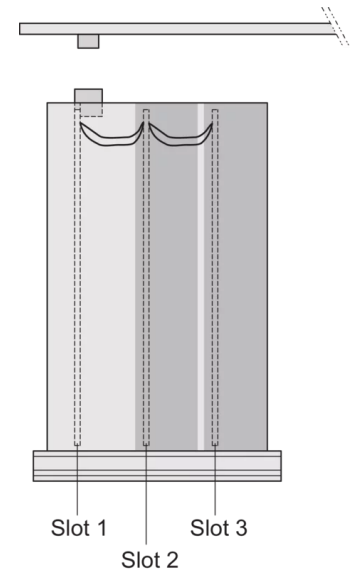

## KEY FEATURES

---

Rear panel with cut-out for single connector (conforms to EN 60603, DIN 41612, construction types: B, C, D, F, H, Q, R, S)

Extruded side panels right and left, with grooves for insertion of a printed circuit board (standard board position is on the left only)

## PRODUCT ATTRIBUTES

---

Product Type: Cassette

Type: Frame Type Plug-in Units PRO

Handle Type: Trapezoid

Rack Height: 6 U

Rack Width: 14 HP

Depth: 167 mm