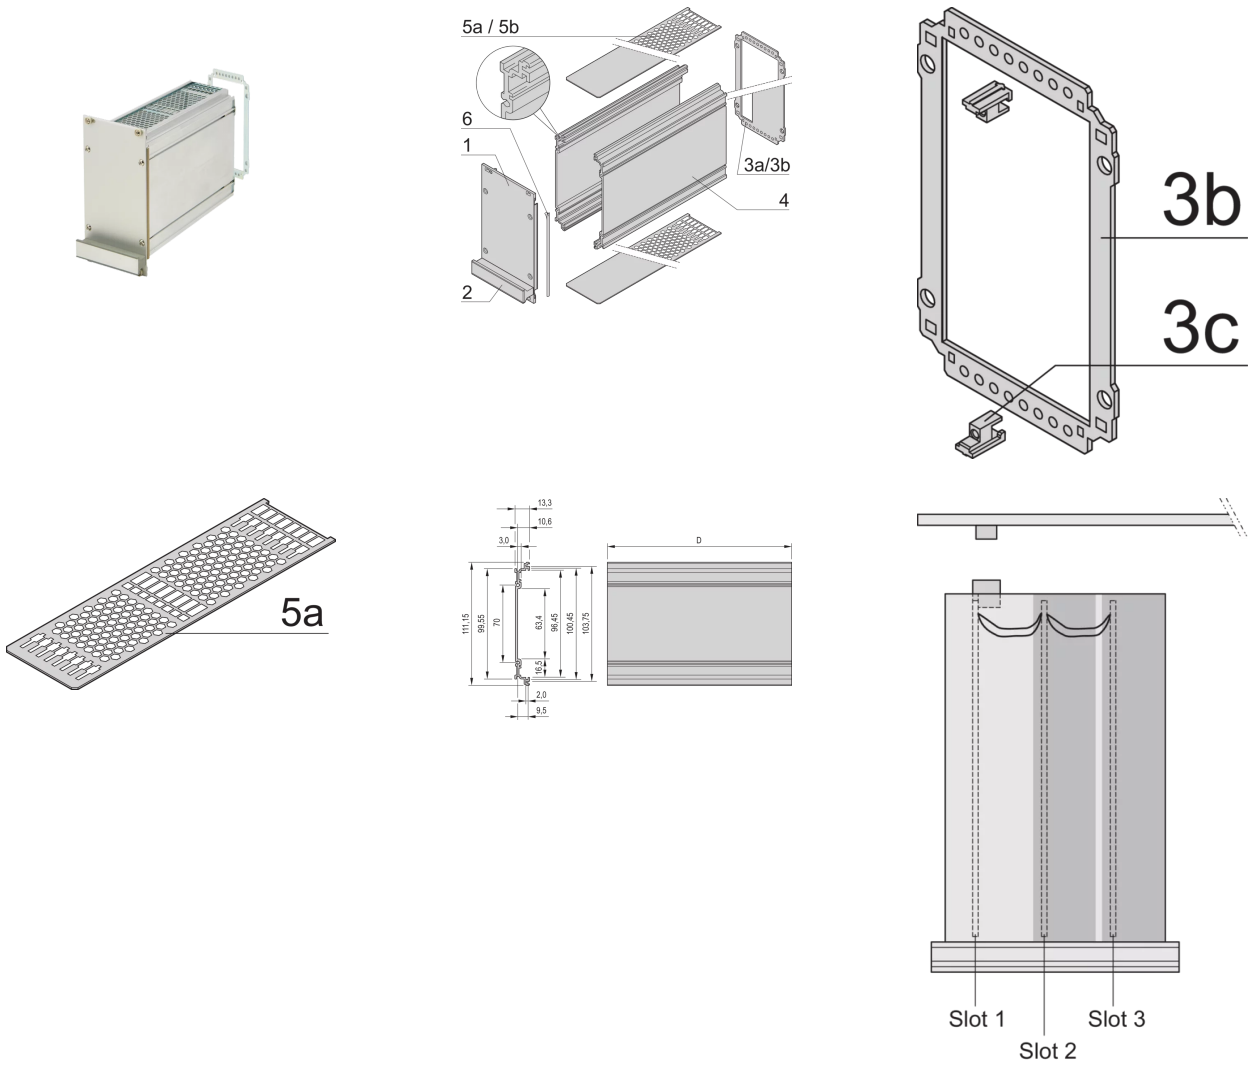

24813-378 FRAME TYPE PLUG-IN UNIT PRO KIT, SHIELDED, PERFORATED, MULTIPLE CONNECTORS, 3 U, 28 HP, 227 MM

**KEY FEATURES**

Cover plate with perforation, for guide rails (airflow approx. 60-%)

Rear panel with cut-out for multiple connectors

Extruded side panels with groove to right and left, to insert a PCB (board position in accordance with standard in left side panel only)

## PRODUCT ATTRIBUTES

---

Product Type: Cassette

Type: Frame Type Plug-in Units PRO

Handle Type: Trapezoid

Rack Height: 3 U

Rack Width: 28 HP

Depth: 227 mm

EMC Shielding: Yes

EMC Gasket Type: Textile

Rear Panel Type: Multiple Connector Cut-Out

Cover Plate Type: Cover Plate with Perforation for Guide Rails

Material: Aluminum

Front Finish: Anodized

Rear Finish: Anodized