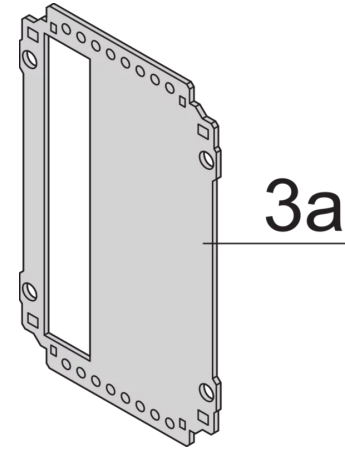

24813-462 FRAME TYPE PLUG-IN UNIT PRO KIT, SHIELDED, PLAIN COVER, 1 CONNECTOR, 3 U, 12 HP, 227 MM

**KEY FEATURES**

Rear panel with cut-out for single connector (conforms to EN 60603, DIN 41612, construction types: B, C, D, F, H, Q, R, S)

Extruded side panels with groove to right and left, to insert a PCB (board position in accordance with standard in left side panel only)

Plain cover plates

## PRODUCT ATTRIBUTES

---

Product Type: Cassette

Type: Frame Type Plug-in Units PRO

Handle Type: Trapezoid

Rack Height: 3 U

Rack Width: 12 HP

Depth: 227 mm