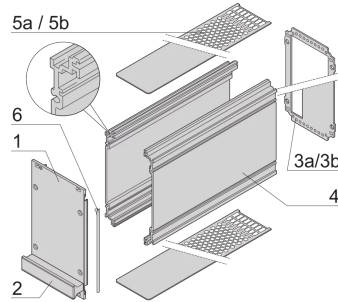

24813-462 FRAME TYPE PLUG-IN UNIT PRO KIT, SHIELDED, PLAIN COVER, 1 CONNECTOR, 3 U, 12 HP, 227 MM

**KEY FEATURES**

Rear panel with cut-out for single connector (conforms to EN 60603, DIN 41612, construction types: B, C, D, F, H, Q, R, S)

Extruded side panels with groove to right and left, to insert a PCB (board position in accordance with standard in left side panel only)

Plain cover plates

## PRODUCT ATTRIBUTES

---

Product Type: Cassette

Type: Frame Type Plug-in Units PRO

Handle Type: Trapezoid

Rack Height: 3 U

Rack Width: 12 HP

Depth: 227 mm