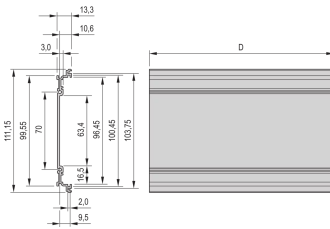

24813-462 FRAME TYPE PLUG-IN UNIT PRO KIT, SHIELDED, PLAIN COVER, 1 CONNECTOR, 3 U, 12 HP, 227 MM

**KEY FEATURES**

Rear panel with cut-out for single connector (conforms to EN 60603, DIN 41612, construction types: B, C, D, F, H, Q, R, S)

Extruded side panels with groove to right and left, to insert a PCB (board position in accordance with standard in left side panel only)

Plain cover plates

## PRODUCT ATTRIBUTES

---

Product Type: Cassette

Type: Frame Type Plug-in Units PRO

Handle Type: Trapezoid

Rack Height: 3 U

Rack Width: 12 HP

Depth: 227 mm