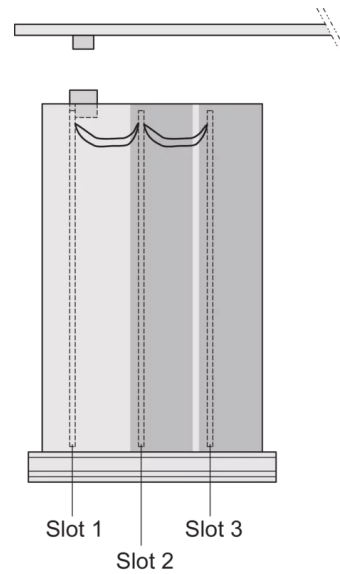

24813-462 FRAME TYPE PLUG-IN UNIT PRO KIT, SHIELDED, PLAIN COVER, 1 CONNECTOR, 3 U, 12 HP, 227 MM

**KEY FEATURES**

Rear panel with cut-out for single connector (conforms to EN 60603, DIN 41612, construction types: B, C, D, F, H, Q, R, S)

Extruded side panels with groove to right and left, to insert a PCB (board position in accordance with standard in left side panel only)

Plain cover plates

## PRODUCT ATTRIBUTES

---

Product Type: Cassette

Type: Frame Type Plug-in Units PRO

Handle Type: Trapezoid

Rack Height: 3 U

Rack Width: 12 HP

Depth: 227 mm

EMC Shielding: Yes

EMC Gasket Type: Textile

Rear Panel Type: Single Connector Cut-Out

Cover Plate Type: Cover Plate without Perforation

Material: Aluminum

Front Finish: Anodized

Rear Finish: Anodized