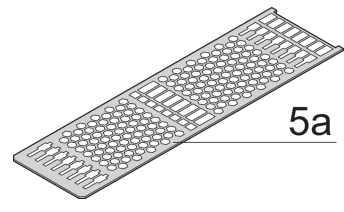

24813-708 FRAME TYPE PLUG-IN UNIT PRO KIT, SHIELDED, PERFORATED, 1 CONNECTOR, 6 U, 8 HP, 167 MM

## KEY FEATURES

---

Cover plate with perforation, for guide rails (airflow approx. 60-%)

Rear panel with cut-out for single connector (conforms to EN 60603, DIN 41612, construction types: B, C, D, F, H, Q, R, S)

Extruded side panels with groove to right and left, to insert a PCB (board position in accordance with standard in left side panel only)

EMC Shielding: Yes

EMC Gasket Type: Textile

Rear Panel Type: Single Connector Cut-Out

Cover Plate Type: Cover Plate with Perforation for Guide Rails

Material: Aluminum

Front Finish: Anodized

Rear Finish: Conductive