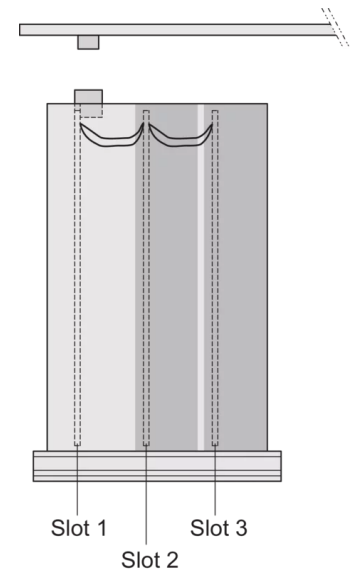

## KEY FEATURES

---

Cover plate with perforation, for guide rails (airflow approx. 60-%)

Rear panel with cut-out for single connector (conforms to EN 60603, DIN 41612, construction types: B, C, D, F, H, Q, R, S)

Extruded side panels with groove to right and left, to insert a PCB (board position in accordance with standard in left side panel only)