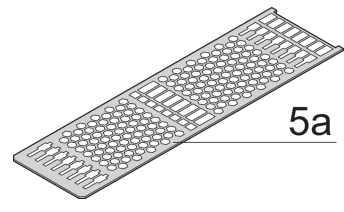

24813-712 FRAME TYPE PLUG-IN UNIT PRO KIT, SHIELDED, PERFORATED, 1 CONNECTOR, 6 U, 12 HP, 167 MM

## KEY FEATURES

---

Cover plate with perforation, for guide rails (airflow approx. 60-%)

Rear panel with cut-out for single connector (conforms to EN 60603, DIN 41612, construction types: B, C, D, F, H, Q, R, S)

Extruded side panels with groove to right and left, to insert a PCB (board position in accordance with standard in left side panel only)

EMC Shielding: Yes

EMC Gasket Type: Textile

Rear Panel Type: Single Connector Cut-Out

Cover Plate Type: Cover Plate with Perforation for Guide Rails

Material: Aluminum

Front Finish: Anodized

Rear Finish: Conductive