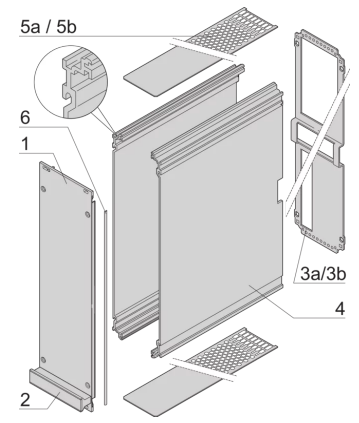

## KEY FEATURES

---

Cover plate with perforation, for guide rails (airflow approx. 60-%)

Rear panel with cut-out for single connector (conforms to EN 60603, DIN 41612, construction types: B, C, D, F, H, Q, R, S)

Extruded side panels with groove to right and left, to insert a PCB (board position in accordance with standard in left side panel only)