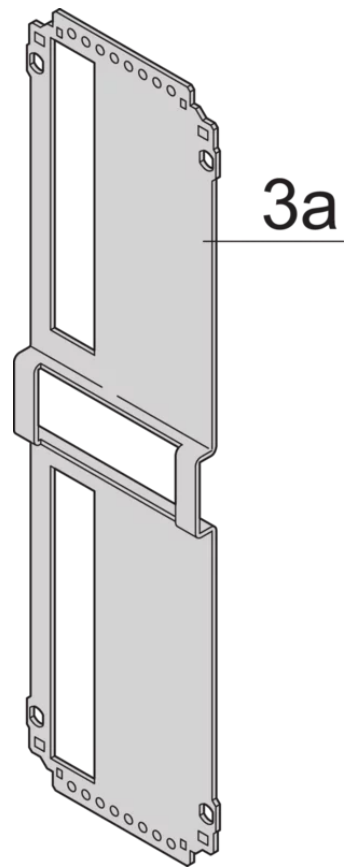

## KEY FEATURES

---

Cover plate with perforation, for guide rails (airflow approx. 60-%)

Rear panel with cut-out for single connector (conforms to EN 60603, DIN 41612, construction types: B, C, D, F, H, Q, R, S)

Extruded side panels with groove to right and left, to insert a PCB (board position in accordance with standard in left side panel only)

EMC Shielding: Yes

EMC Gasket Type: Textile

Rear Panel Type: Single Connector Cut-Out

Cover Plate Type: Cover Plate with Perforation for Guide Rails

Material: Aluminum

Front Finish: Anodized

Rear Finish: Conductive