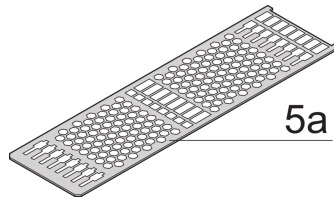

24813-792 FRAME TYPE PLUG-IN UNIT PRO KIT, SHIELDED, PERFORATED, 1 CONNECTOR, 6 U, 42 HP, 227 MM

## KEY FEATURES

---

Cover plate with perforation, for guide rails (airflow approx. 60-%)

Rear panel with cut-out for single connector (conforms to EN 60603, DIN 41612, construction types: B, C, D, F, H, Q, R, S)

Extruded side panels with groove to right and left, to insert a PCB (board position in accordance with standard in left side panel only)

EMC Shielding: Yes

EMC Gasket Type: Textile

Rear Panel Type: Single Connector Cut-Out

Cover Plate Type: Cover Plate with Perforation for Guide Rails

Material: Aluminum

Front Finish: Anodized

Rear Finish: Conductive