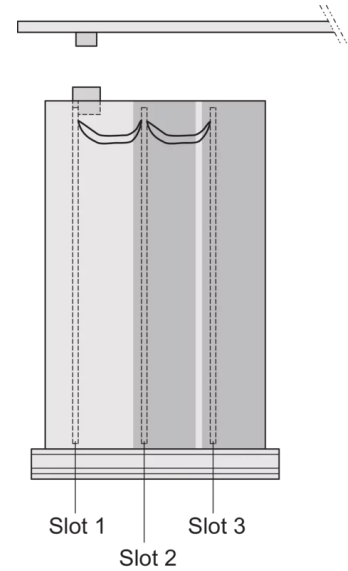

## KEY FEATURES

---

Cover plate with perforation, for guide rails (airflow approx. 60-%)

Rear panel with cut-out for single connector (conforms to EN 60603, DIN 41612, construction types: B, C, D, F, H, Q, R, S)

Extruded side panels with groove to right and left, to insert a PCB (board position in accordance with standard in left side panel only)

## PRODUCT ATTRIBUTES

---

Product Type: Cassette

Type: Frame Type Plug-in Units PRO

Handle Type: Trapezoid

Rack Height: 6 U

Rack Width: 42 HP

Depth: 227 mm