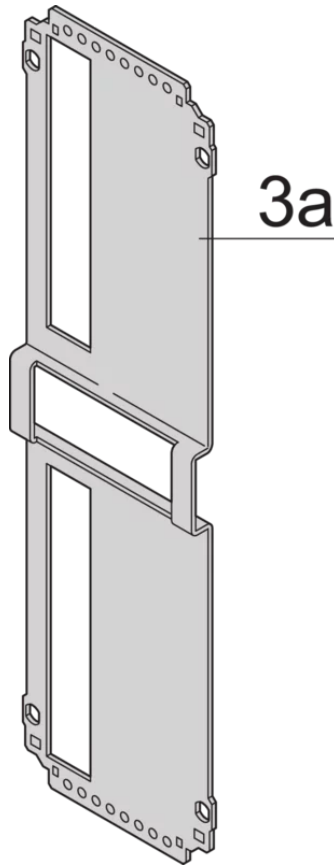

24813-792 FRAME TYPE PLUG-IN UNIT PRO KIT, SHIELDED, PERFORATED, 1 CONNECTOR, 6 U, 42 HP, 227 MM

## KEY FEATURES

---

Cover plate with perforation, for guide rails (airflow approx. 60-%)

Rear panel with cut-out for single connector (conforms to EN 60603, DIN 41612, construction types: B, C, D, F, H, Q, R, S)

Extruded side panels with groove to right and left, to insert a PCB (board position in accordance with standard in left side panel only)

EMC Shielding: Yes

EMC Gasket Type: Textile

Rear Panel Type: Single Connector Cut-Out

Cover Plate Type: Cover Plate with Perforation for Guide Rails

Material: Aluminum

Front Finish: Anodized

Rear Finish: Conductive