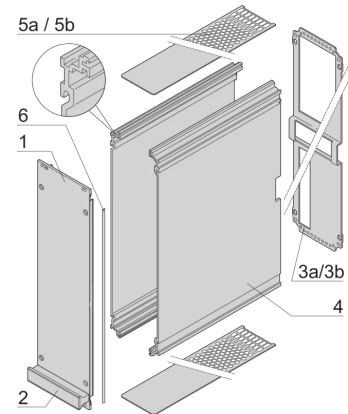

## KEY FEATURES

---

Cover plate with perforation, for guide rails (airflow approx. 60-%)

Rear panel with cut-out for single connector (conforms to EN 60603, DIN 41612, construction types: B, C, D, F, H, Q, R, S)

Extruded side panels with groove to right and left, to insert a PCB (board position in accordance with standard in left side panel only)