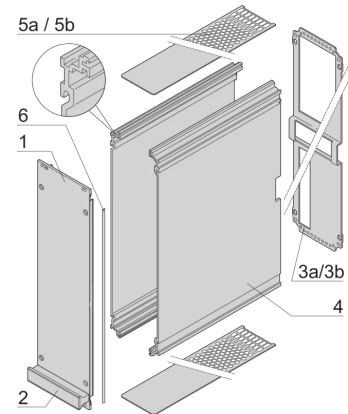

## KEY FEATURES

---

Cover plate with perforation, for guide rails (airflow approx. 60-%)

Rear panel with cut-out for multiple connectors

Extruded side panels with groove to right and left, to insert a PCB (board position in accordance with standard in left side panel only)

## PRODUCT ATTRIBUTES

---

Product Type: Cassette

Type: Frame Type Plug-in Units PRO

Handle Type: Trapezoid

Rack Height: 6 U

Rack Width: 12 HP

Depth: 227 mm