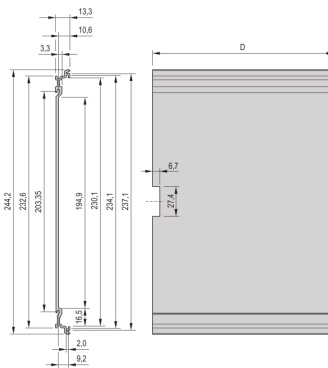

## KEY FEATURES

---

Cover plate with perforation, for guide rails (airflow approx. 60-%)

Rear panel with cut-out for multiple connectors

Extruded side panels with groove to right and left, to insert a PCB (board position in accordance with standard in left side panel only)

## PRODUCT ATTRIBUTES

---

Product Type: Cassette

Type: Frame Type Plug-in Units PRO

Handle Type: Trapezoid

Rack Height: 6 U

Rack Width: 12 HP

Depth: 227 mm