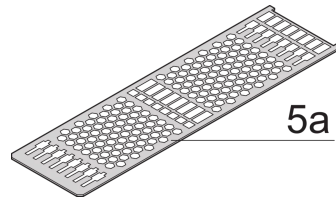

24813-862 FRAME TYPE PLUG-IN UNIT PRO KIT, SHIELDED, PERFORATED, MULTIPLE CONNECTORS, 6 U, 12 HP, 227 MM

## KEY FEATURES

---

Cover plate with perforation, for guide rails (airflow approx. 60-%)

Rear panel with cut-out for multiple connectors

Extruded side panels with groove to right and left, to insert a PCB (board position in accordance with standard in left side panel only)

## PRODUCT ATTRIBUTES

---

Product Type: Cassette

Type: Frame Type Plug-in Units PRO

Handle Type: Trapezoid

Rack Height: 6 U

Rack Width: 12 HP

Depth: 227 mm

EMC Shielding: Yes

EMC Gasket Type: Textile

Rear Panel Type: Multiple Connector Cut-Out

Cover Plate Type: Cover Plate with Perforation for Guide Rails

Material: Aluminum

Front Finish: Anodized

Rear Finish: Anodized