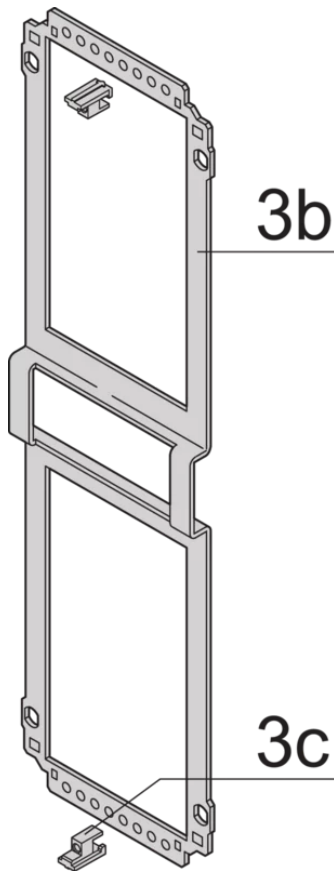

24813-862 FRAME TYPE PLUG-IN UNIT PRO KIT, SHIELDED, PERFORATED, MULTIPLE CONNECTORS, 6 U, 12 HP, 227 MM

## KEY FEATURES

---

Cover plate with perforation, for guide rails (airflow approx. 60-%)

Rear panel with cut-out for multiple connectors

Extruded side panels with groove to right and left, to insert a PCB (board position in accordance with standard in left side panel only)

## PRODUCT ATTRIBUTES

---

Product Type: Cassette

Type: Frame Type Plug-in Units PRO

Handle Type: Trapezoid

Rack Height: 6 U

Rack Width: 12 HP

Depth: 227 mm

EMC Shielding: Yes

EMC Gasket Type: Textile

Rear Panel Type: Multiple Connector Cut-Out

Cover Plate Type: Cover Plate with Perforation for Guide Rails

Material: Aluminum

Front Finish: Anodized

Rear Finish: Anodized