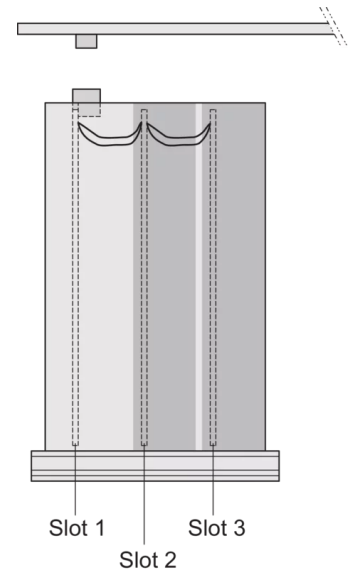

## KEY FEATURES

---

Cover plate with perforation, for guide rails (airflow approx. 60-%)

Rear panel with cut-out for multiple connectors

Extruded side panels with groove to right and left, to insert a PCB (board position in accordance with standard in left side panel only)

## PRODUCT ATTRIBUTES

---

Product Type: Cassette

Type: Frame Type Plug-in Units PRO

Handle Type: Trapezoid

Rack Height: 6 U

Rack Width: 12 HP

Depth: 227 mm