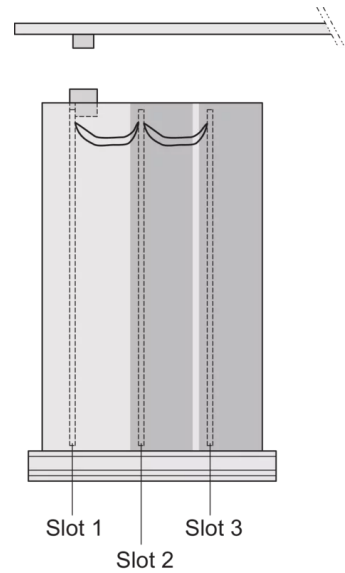

24813-958 FRAME TYPE PLUG-IN UNIT PRO KIT, SHIELDED, PLAIN COVER, 1 CONNECTOR, 6 U, 8 HP, 227 MM

## KEY FEATURES

---

Rear panel with cut-out for single connector (conforms to EN 60603, DIN 41612, construction types: B, C, D, F, H, Q, R, S)

Extruded side panels with groove to right and left, to insert a PCB (board position in accordance with standard in left side panel only)