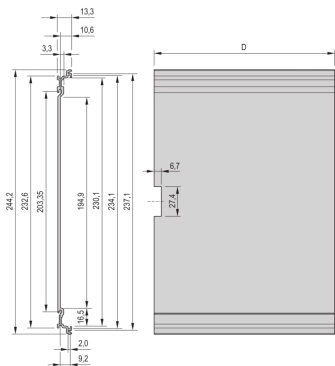

## KEY FEATURES

---

Rear panel with cut-out for single connector (conforms to EN 60603, DIN 41612, construction types: B, C, D, F, H, Q, R, S)

Extruded side panels with groove to right and left, to insert a PCB (board position in accordance with standard in left side panel only)