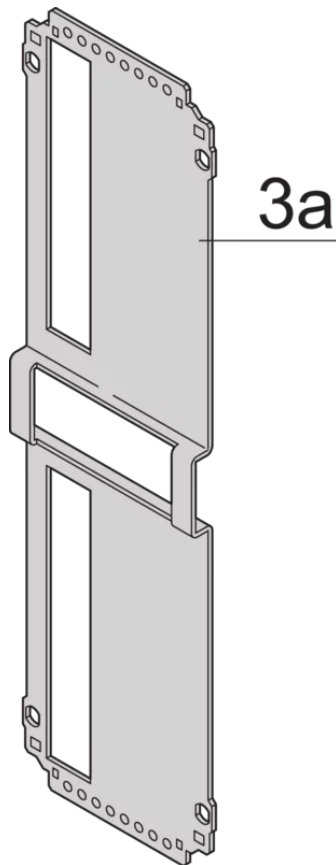

24813-958 FRAME TYPE PLUG-IN UNIT PRO KIT, SHIELDED, PLAIN COVER, 1 CONNECTOR, 6 U, 8 HP, 227 MM

## KEY FEATURES

---

Rear panel with cut-out for single connector (conforms to EN 60603, DIN 41612, construction types: B, C, D, F, H, Q, R, S)

Extruded side panels with groove to right and left, to insert a PCB (board position in accordance with standard in left side panel only)

EMC Shielding: Yes

EMC Gasket Type: Textile

Rear Panel Type: Single Connector Cut-Out

Cover Plate Type: Cover Plate without Perforation

Material: Aluminum

Front Finish: Anodized

Rear Finish: Anodized