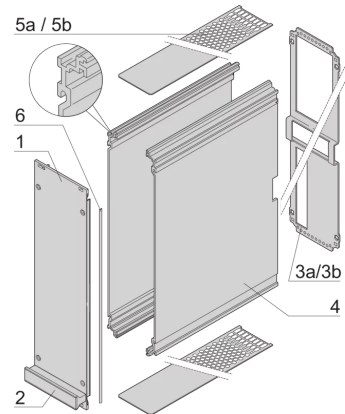

## KEY FEATURES

---

Rear panel with cut-out for single connector (conforms to EN 60603, DIN 41612, construction types: B, C, D, F, H, Q, R, S)

Extruded side panels with groove to right and left, to insert a PCB (board position in accordance with standard in left side panel only)