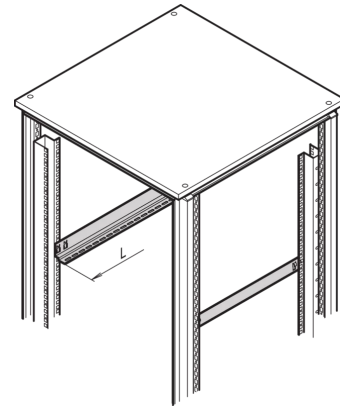

25127-575 EURORACK SLIDE RAIL, 25 KG, 700D, 1 PAIR

KEY FEATURES

St, 1.5 mm, finish AlZn

Static load-carrying capacity 25 kg per pair

Support shelf of heavy 19" chassis

For assembly on the 19" panel/slide mounts

Wide support surface

Can be attached in 1 U increments

PRODUCT ATTRIBUTES

Product Type: Slide Rail

Product Family: Eurorack

Length: 512 mm

Depth: 800 mm

Static Load: 25 kg

ADDITIONAL PRODUCT DETAILS

Eurorack Slide Rail with 25 kg load capacity for mounting on the cabinet uprights or 19" panel/slide mounts. The slide rail supports shelf of heavy 19" Chassis.

Standard distance for servers d = 740 mm. For assembly 4 pieces panel/slide mounts are necessary (please order separately, see panel/slide mount).