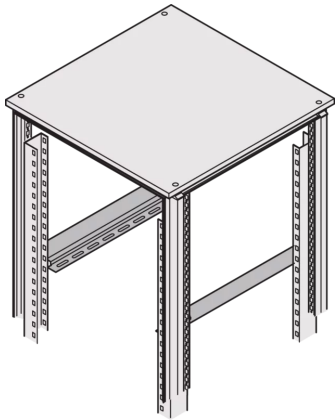

25127-575 EURORACK SLIDE RAIL, 25 KG, 700D, 1 PAIR

KEY FEATURES

St, 1.5 mm, finish AlZn

Static load-carrying capacity 25 kg per pair

Support shelf of heavy 19" chassis

For assembly on the 19" panel/slide mounts

Wide support surface

Can be attached in 1 U increments

PRODUCT ATTRIBUTES

Product Type: Slide Rail

Product Family: Eurorack

Length: 512 mm

Depth: 800 mm

Static Load: 25 kg

ADDITIONAL PRODUCT DETAILS

Eurorack Slide Rail with 25 kg load capacity for mounting on the cabinet uprights or 19" panel/slide mounts. The slide rail supports shelf of heavy 19" Chassis.

Standard distance for servers d = 740 mm. For assembly 4 pieces panel/slide mounts are necessary (please order separately, see panel/slide mount).