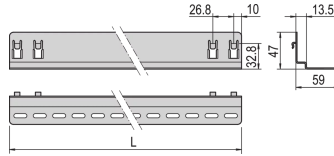

25127-575 EURORACK SLIDE RAIL, 25 KG, 700D, 1 PAIR

KEY FEATURES

St, 1.5 mm, finish AlZn

Static load-carrying capacity 25 kg per pair

Support shelf of heavy 19" chassis

For assembly on the 19" panel/slide mounts

Wide support surface

Can be attached in 1 U increments

PRODUCT ATTRIBUTES

Product Type: Slide Rail

Product Family: Eurorack

Length: 512 mm

Depth: 800 mm

Static Load: 25 kg

ADDITIONAL PRODUCT DETAILS

Eurorack Slide Rail with 25 kg load capacity for mounting on the cabinet uprights or 19" panel/slide mounts. The slide rail supports shelf of heavy 19" Chassis.

Standard distance for servers d = 740 mm. For assembly 4 pieces panel/slide mounts are necessary (please order separately, see panel/slide mount).